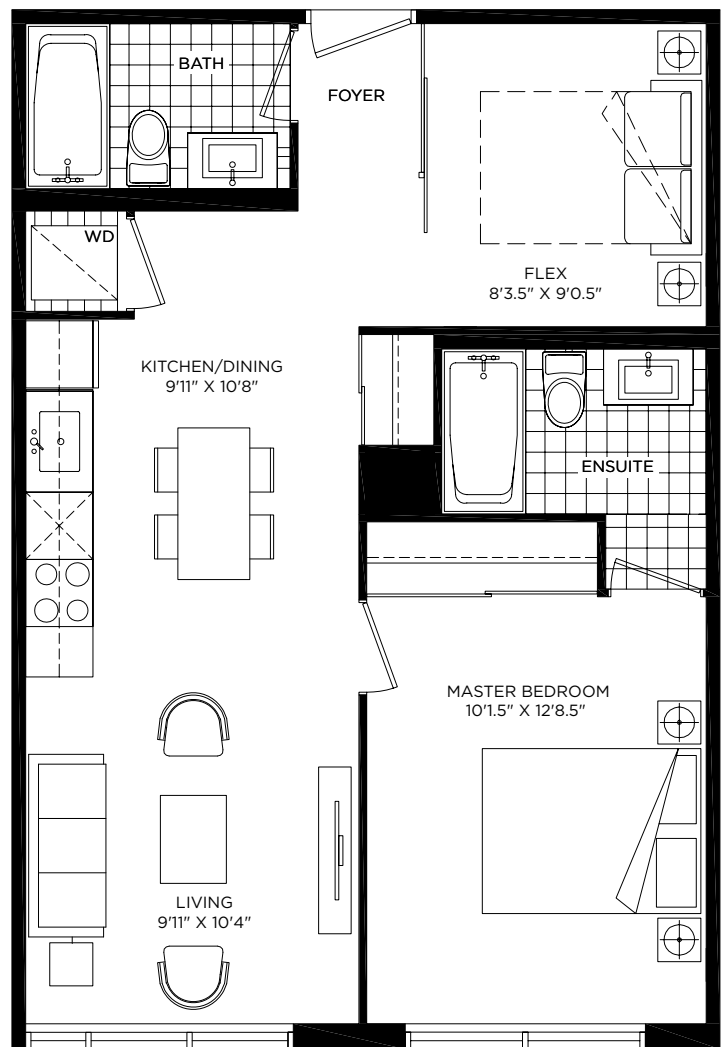

THE JOY

1 BEDROOM + DEN | 686 SQ. FT.

INTERIOR 645 SQ.FT. - EXTERIOR 41 SQ.FT.

LEVEL 2
TYPE A

LEVEL 3 & 4
TYPE A

THE SUNSHINE

1 BEDROOM + DEN | 686 SQ. FT.

INTERIOR 645 SQ.FT. - EXTERIOR 41 SQ.FT.

LEVEL 2
TYPE A2

LEVEL 3 & 4
TYPE A2

THE ESCAPADE

1 BEDROOM + FLEX
798 SQ. FT.

INTERIOR 665 SQ.FT.
EXTERIOR 133 SQ.FT.

1 BEDROOM + FLEX
665 SQ. FT.

INTERIOR 665 SQ.FT.

GROUND FLOOR
TYPE K

GROUND FLOOR
TYPE K

THE SUMMER WIND

2 BEDROOM | 686 SQ. FT.

INTERIOR 645 SQ.FT. - EXTERIOR 41 SQ.FT.

LEVEL 2
TYPE A

LEVEL 3 & 4
TYPE A

THE FREEDOM

2 BEDROOMS
738 SQ. FT.

INTERIOR 698 SQ.FT.
EXTERIOR 40 SQ.FT.

2 BEDROOMS
732 SQ. FT.

INTERIOR 732 SQ.FT.

LEVEL 2, 3 & 4
TYPE F

GROUND FLOOR
TYPE N

THE DOLCE VITA

2 BEDROOMS
978 SQ. FT.

INTERIOR 938 SQ.FT.
EXTERIOR 40 SQ.FT.