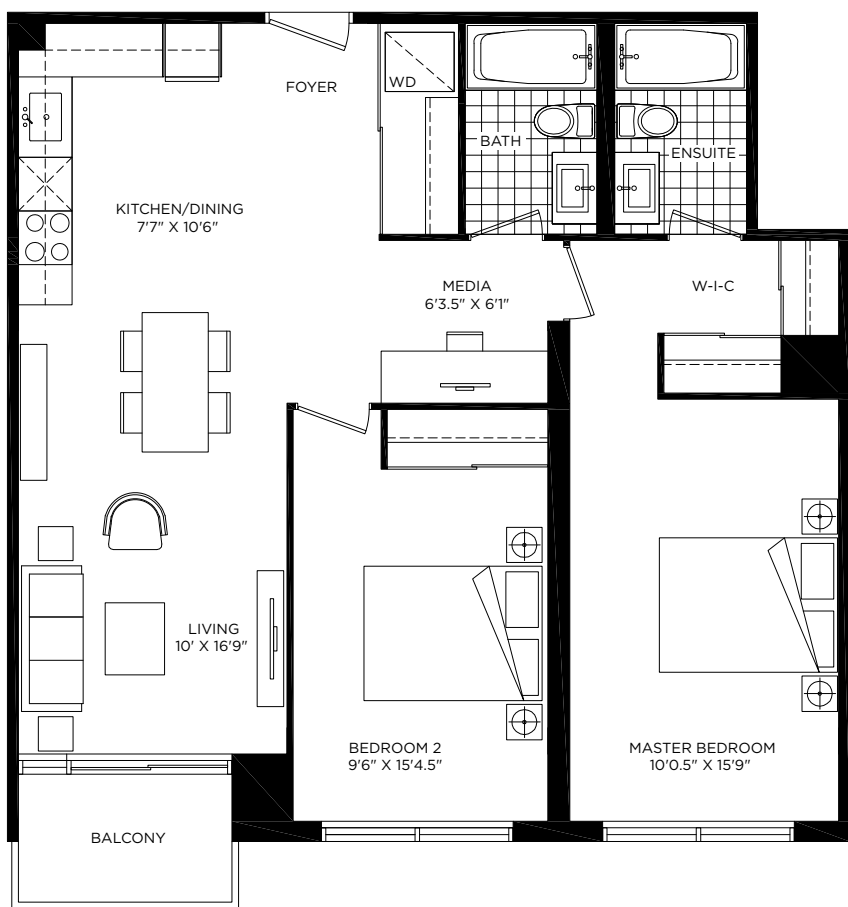

GROUND FLOOR
TYPE K

THE SUMMER WIND

2 BEDROOM | 686 SQ. FT.

INTERIOR 645 SQ.FT. - EXTERIOR 41 SQ.FT.

LEVEL 2
TYPE A

LEVEL 3 & 4
TYPE A

THE FREEDOM

2 BEDROOMS
738 SQ. FT.

INTERIOR 698 SQ.FT.
EXTERIOR 40 SQ.FT.

2 BEDROOMS
732 SQ. FT.

INTERIOR 732 SQ.FT.

LEVEL 2, 3 & 4
TYPE F

GROUND FLOOR
TYPE N

THE DOLCE VITA

2 BEDROOMS
978 SQ. FT.

INTERIOR 938 SQ.FT.
EXTERIOR 40 SQ.FT.

LEVEL 2, 3 & 4
TYPE G

2 BEDROOMS
1113 SQ. FT.

INTERIOR 980 SQ.FT.
EXTERIOR 133 SQ.FT.

GROUND FLOOR
TYPE L

THE WIND DANCER

2 BEDROOMS
981 SQ. FT.

INTERIOR 950 SQ.FT.
EXTERIOR 31 SQ.FT.

LEVEL 2, 3 & 4
TYPE H

2 BEDROOMS
980 SQ. FT.

INTERIOR 896 SQ.FT.
EXTERIOR 84 SQ.FT.

PENTHOUSE LEVEL
TYPE X

THE ESCAPE

2 BEDROOMS | 1146 SQ. FT.

INTERIOR 936 SQ.FT. - EXTERIOR 210 SQ.FT.

PENTHOUSE LEVEL
TYPE W

THE RETREAT