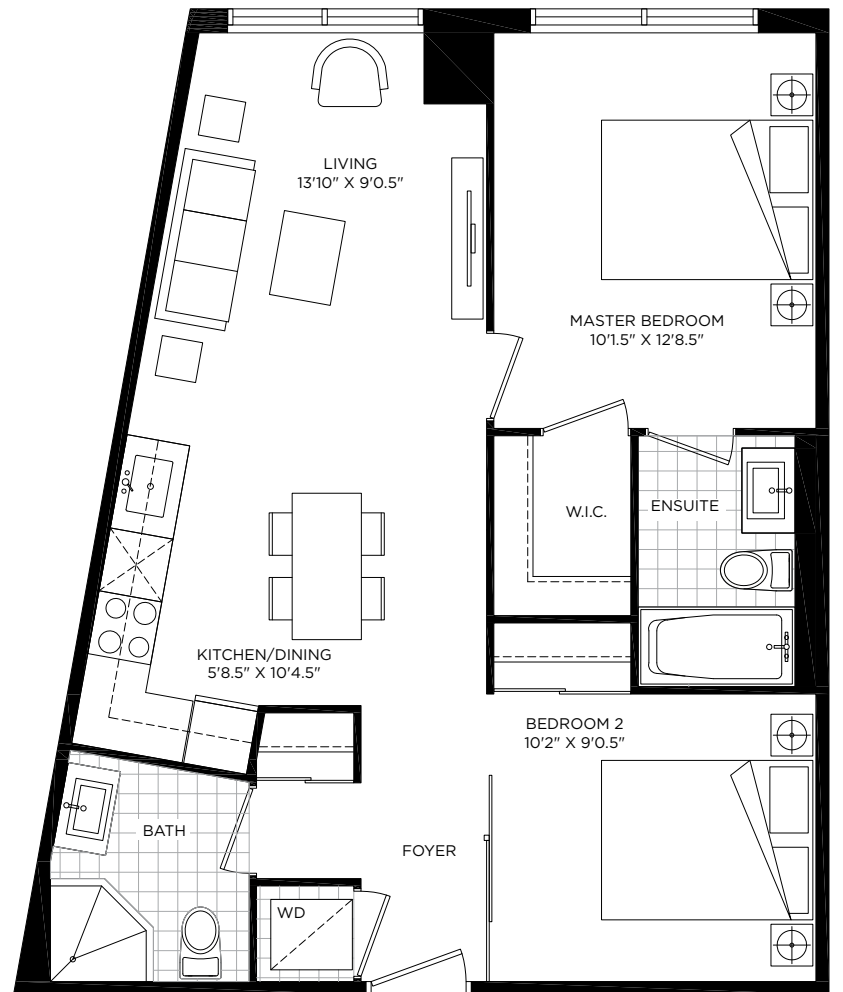

THE WHISPER

1 BEDROOM | 594 SQ. FT.

INTERIOR 554 SQ.FT. - EXTERIOR 40 SQ.FT.

LEVEL 2, 3 & 4
TYPE D

THE WINDSONG

1 BEDROOM | 609 SQ. FT.

INTERIOR 569 SQ.FT. - EXTERIOR 40 SQ.FT.

LEVEL 2, 3 & 4
TYPE C

LEVEL 2
TYPE A2

LEVEL 3 & 4
TYPE A2

THE ESCAPADE

1 BEDROOM + FLEX
798 SQ. FT.

INTERIOR 665 SQ.FT.
EXTERIOR 133 SQ.FT.

1 BEDROOM + FLEX
665 SQ. FT.

INTERIOR 665 SQ.FT.

GROUND FLOOR
TYPE K

GROUND FLOOR
TYPE K

THE SUMMER WIND

2 BEDROOM | 686 SQ. FT.

INTERIOR 645 SQ.FT. - EXTERIOR 41 SQ.FT.

LEVEL 2
TYPE A

LEVEL 3 & 4
TYPE A

THE FREEDOM

2 BEDROOMS
738 SQ. FT.

INTERIOR 698 SQ.FT.
EXTERIOR 40 SQ.FT.

2 BEDROOMS
732 SQ. FT.

INTERIOR 732 SQ.FT.

LEVEL 2, 3 & 4
TYPE F

GROUND FLOOR
TYPE N

THE DOLCE VITA

2 BEDROOMS
978 SQ. FT.

INTERIOR 938 SQ.FT.
EXTERIOR 40 SQ.FT.