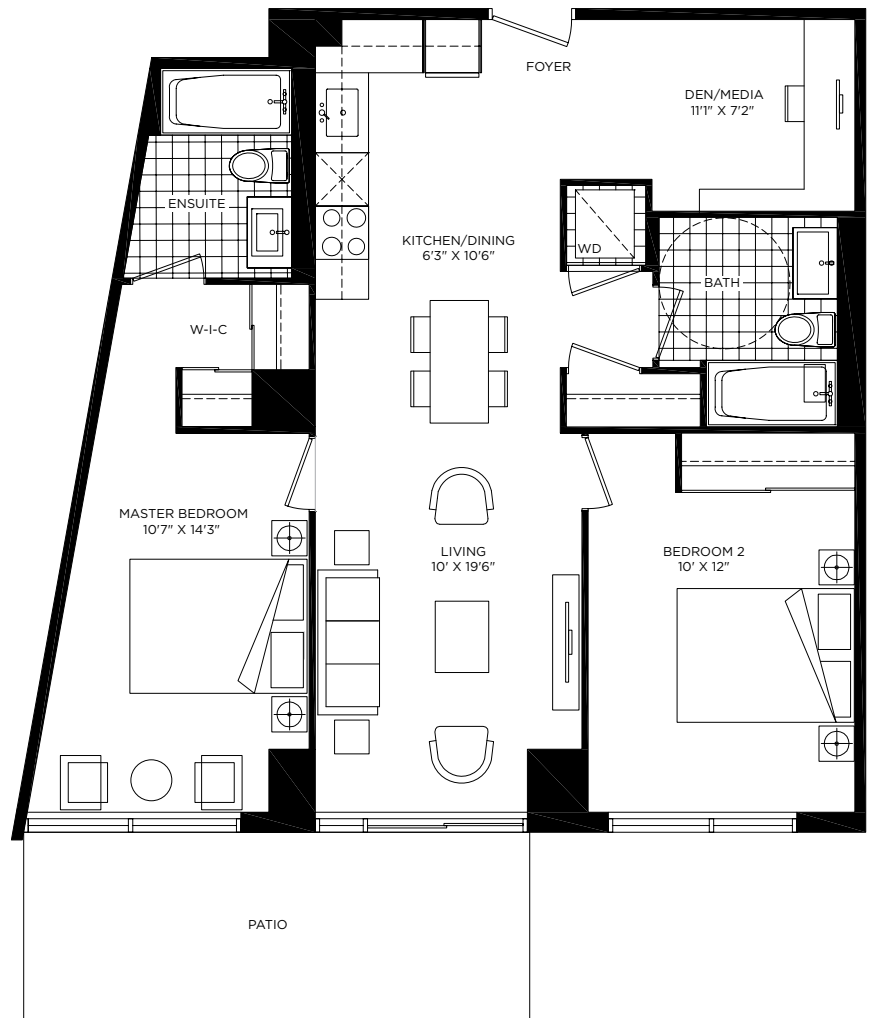

THE WHISPER

1 BEDROOM | 594 SQ. FT.

INTERIOR 554 SQ.FT. - EXTERIOR 40 SQ.FT.

LEVEL 2, 3 & 4
TYPE D

THE WINDSONG

1 BEDROOM | 609 SQ. FT.

INTERIOR 569 SQ.FT. - EXTERIOR 40 SQ.FT.

LEVEL 2, 3 & 4
TYPE C

PENTHOUSE LEVEL
TYPE B

THE PEGASUS

2 BEDROOMS + DEN
936 SQ. FT.

INTERIOR 896 SQ.FT.
EXTERIOR 40 SQ.FT.

2 BEDROOMS + DEN
1048 SQ. FT.

INTERIOR 915 SQ.FT.
EXTERIOR 133 SQ.FT.

LEVEL 2, 3 & 4
TYPE E

GROUND FLOOR
TYPE M