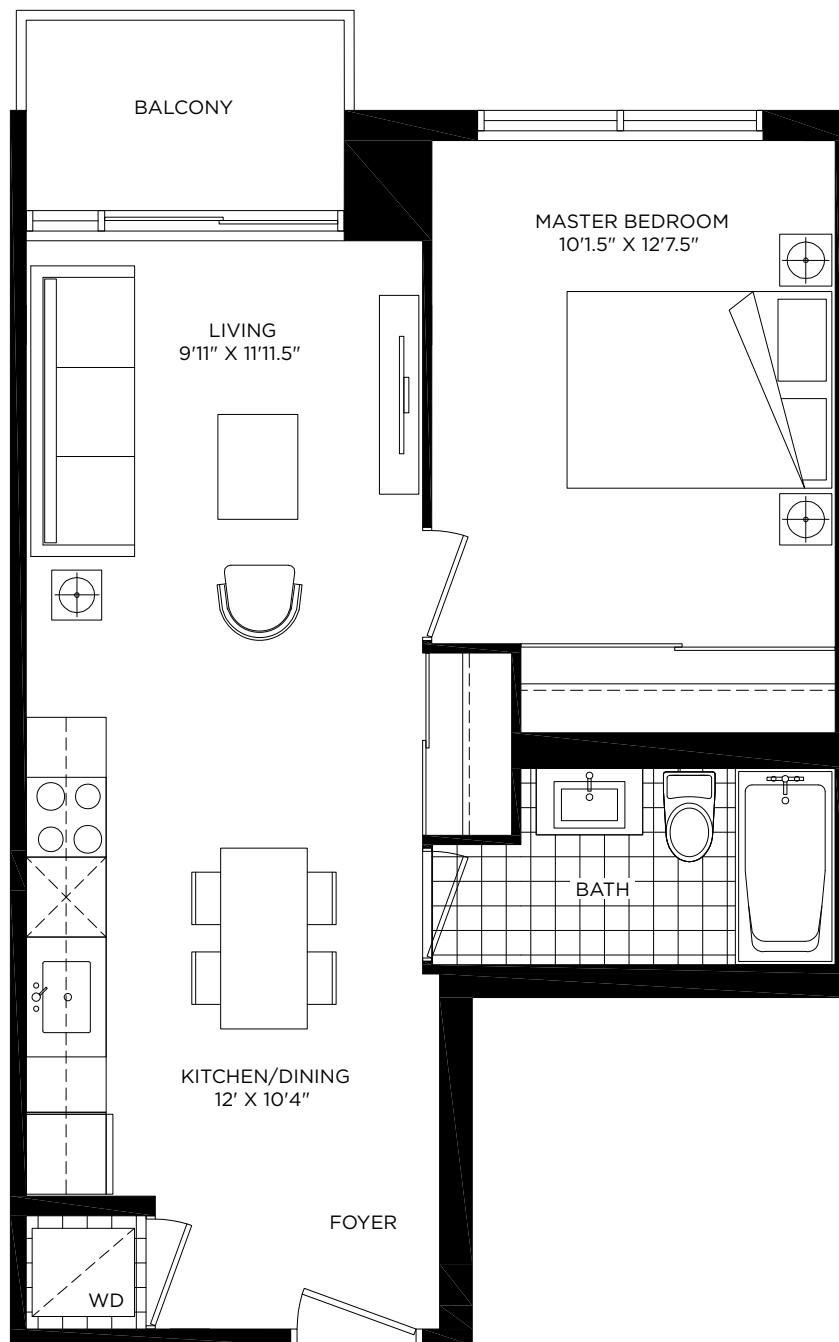

THE WHISPER

1 BEDROOM | 594 SQ. FT.

INTERIOR 554 SQ.FT. - EXTERIOR 40 SQ.FT.

LEVEL 2, 3 & 4
TYPE D

THE WINDSONG

1 BEDROOM | 609 SQ. FT.

INTERIOR 569 SQ.FT. - EXTERIOR 40 SQ.FT.

LEVEL 2, 3 & 4
TYPE C

THE JOY

1 BEDROOM + DEN | 686 SQ. FT.

INTERIOR 645 SQ.FT. - EXTERIOR 41 SQ.FT.

LEVEL 2
TYPE A

LEVEL 3 & 4
TYPE A

THE SUNSHINE

1 BEDROOM + DEN | 686 SQ. FT.

INTERIOR 645 SQ.FT. - EXTERIOR 41 SQ.FT.

LEVEL 2
TYPE A2

LEVEL 3 & 4
TYPE A2

THE ESCAPADE

1 BEDROOM + FLEX
798 SQ. FT.

INTERIOR 665 SQ.FT.
EXTERIOR 133 SQ.FT.

1 BEDROOM + FLEX
665 SQ. FT.

INTERIOR 665 SQ.FT.

GROUND FLOOR
TYPE K

GROUND FLOOR
TYPE K

THE SUMMER WIND

2 BEDROOM | 686 SQ. FT.

INTERIOR 645 SQ.FT. - EXTERIOR 41 SQ.FT.

LEVEL 2
TYPE A

LEVEL 3 & 4
TYPE A

THE FREEDOM

2 BEDROOMS
738 SQ. FT.