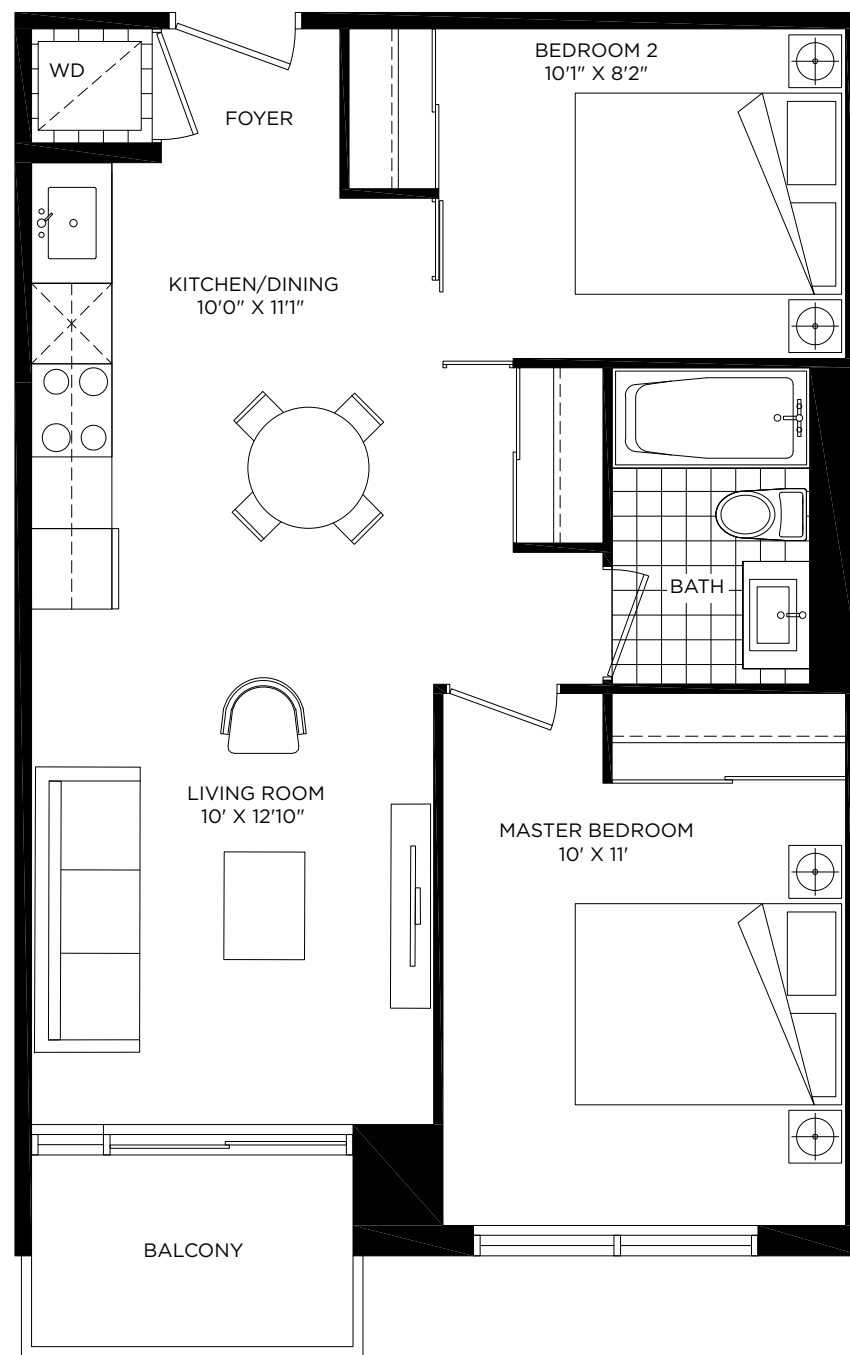

THE WHISPER

1 BEDROOM | 594 SQ. FT.

INTERIOR 554 SQ.FT. - EXTERIOR 40 SQ.FT.

LEVEL 2, 3 & 4
TYPE D

THE WINDSONG

1 BEDROOM | 609 SQ. FT.

INTERIOR 569 SQ.FT. - EXTERIOR 40 SQ.FT.

LEVEL 2, 3 & 4
TYPE C

LEVEL 2
TYPE A2

LEVEL 3 & 4
TYPE A2

THE ESCAPADE

1 BEDROOM + FLEX
798 SQ. FT.

INTERIOR 665 SQ.FT.
EXTERIOR 133 SQ.FT.

1 BEDROOM + FLEX
665 SQ. FT.

INTERIOR 665 SQ.FT.

GROUND FLOOR
TYPE K

GROUND FLOOR
TYPE K

THE SUMMER WIND

2 BEDROOM | 686 SQ. FT.

INTERIOR 645 SQ.FT. - EXTERIOR 41 SQ.FT.

LEVEL 2
TYPE A

LEVEL 3 & 4
TYPE A

THE FREEDOM

2 BEDROOMS
738 SQ. FT.

INTERIOR 698 SQ.FT.
EXTERIOR 40 SQ.FT.

2 BEDROOMS
732 SQ. FT.

INTERIOR 732 SQ.FT.

LEVEL 2, 3 & 4
TYPE F

GROUND FLOOR
TYPE N

THE DOLCE VITA

2 BEDROOMS
978 SQ. FT.

INTERIOR 938 SQ.FT.
EXTERIOR 40 SQ.FT.