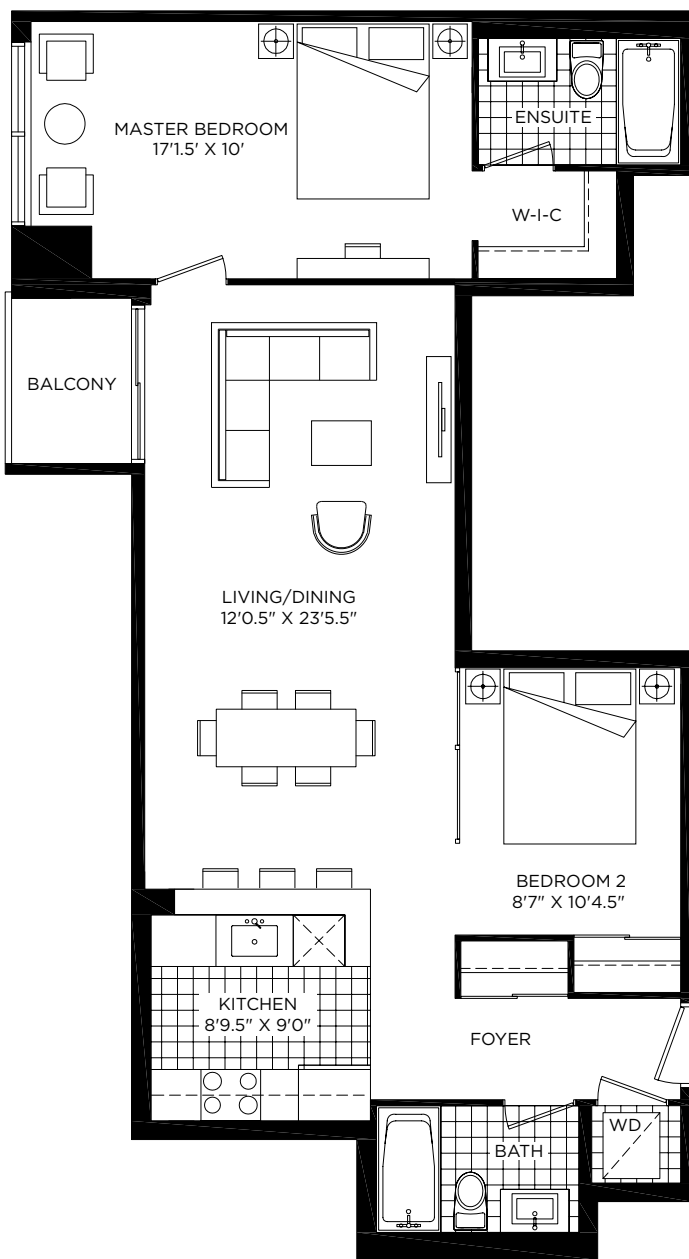

THE WHISPER

1 BEDROOM | 594 SQ. FT.

INTERIOR 554 SQ.FT. - EXTERIOR 40 SQ.FT.

LEVEL 2, 3 & 4
TYPE D

THE WINDSONG

1 BEDROOM | 609 SQ. FT.

INTERIOR 569 SQ.FT. - EXTERIOR 40 SQ.FT.

LEVEL 2, 3 & 4
TYPE C

INTERIOR 698 SQ.FT.
EXTERIOR 40 SQ.FT.

2 BEDROOMS
732 SQ. FT.

INTERIOR 732 SQ.FT.

LEVEL 2, 3 & 4
TYPE F

GROUND FLOOR
TYPE N

THE DOLCE VITA

2 BEDROOMS
978 SQ. FT.

INTERIOR 938 SQ.FT.
EXTERIOR 40 SQ.FT.

LEVEL 2, 3 & 4
TYPE G

2 BEDROOMS
1113 SQ. FT.

INTERIOR 980 SQ.FT.
EXTERIOR 133 SQ.FT.

GROUND FLOOR
TYPE L

THE WIND DANCER

2 BEDROOMS
981 SQ. FT.

INTERIOR 950 SQ.FT.
EXTERIOR 31 SQ.FT.

LEVEL 2, 3 & 4
TYPE H

2 BEDROOMS
980 SQ. FT.

INTERIOR 896 SQ.FT.
EXTERIOR 84 SQ.FT.

PENTHOUSE LEVEL
TYPE X

THE ESCAPE

2 BEDROOMS | 1146 SQ. FT.

INTERIOR 936 SQ.FT. - EXTERIOR 210 SQ.FT.

PENTHOUSE LEVEL
TYPE W

THE RETREAT