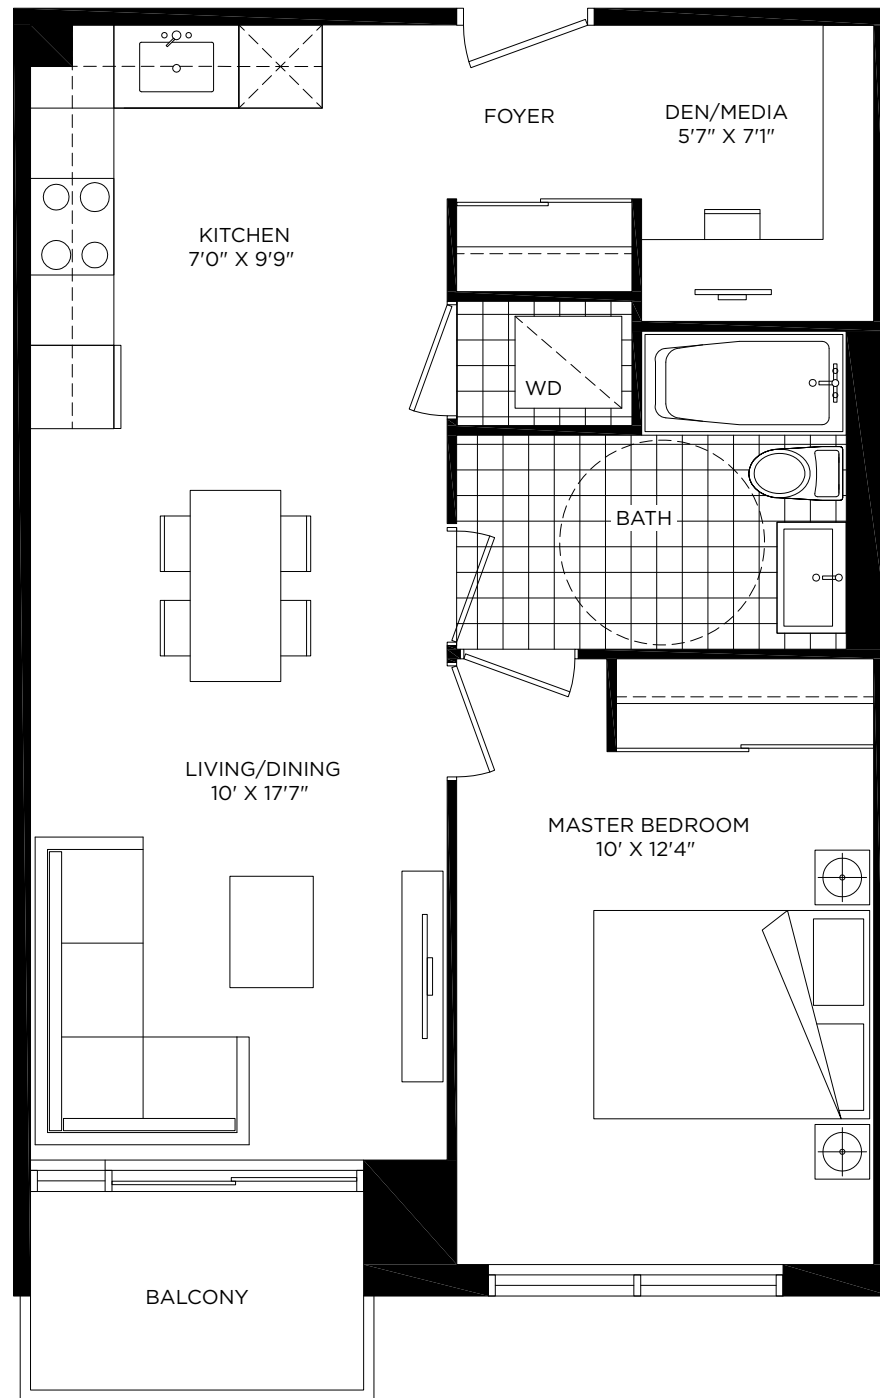

THE WHISPER

1 BEDROOM | 594 SQ. FT.

INTERIOR 554 SQ.FT. - EXTERIOR 40 SQ.FT.

LEVEL 2, 3 & 4
TYPE D

THE WINDSONG

1 BEDROOM | 609 SQ. FT.

INTERIOR 569 SQ.FT. - EXTERIOR 40 SQ.FT.

LEVEL 2, 3 & 4
TYPE C

THE JOY

1 BEDROOM + DEN | 686 SQ. FT.

INTERIOR 645 SQ.FT. - EXTERIOR 41 SQ.FT.

LEVEL 2
TYPE A

LEVEL 3 & 4
TYPE A

THE SUNSHINE

1 BEDROOM + DEN | 686 SQ. FT.

INTERIOR 645 SQ.FT. - EXTERIOR 41 SQ.FT.

LEVEL 2
TYPE A2

LEVEL 3 & 4
TYPE A2

THE ESCAPADE

1 BEDROOM + FLEX
798 SQ. FT.

INTERIOR 665 SQ.FT.
EXTERIOR 133 SQ.FT.

1 BEDROOM + FLEX
665 SQ. FT.

INTERIOR 665 SQ.FT.

GROUND FLOOR
TYPE K

GROUND FLOOR
TYPE K

THE SUMMER WIND

2 BEDROOM | 686 SQ. FT.

INTERIOR 645 SQ.FT. - EXTERIOR 41 SQ.FT.

LEVEL 2
TYPE A

LEVEL 3 & 4
TYPE A

THE FREEDOM

2 BEDROOMS
738 SQ. FT.