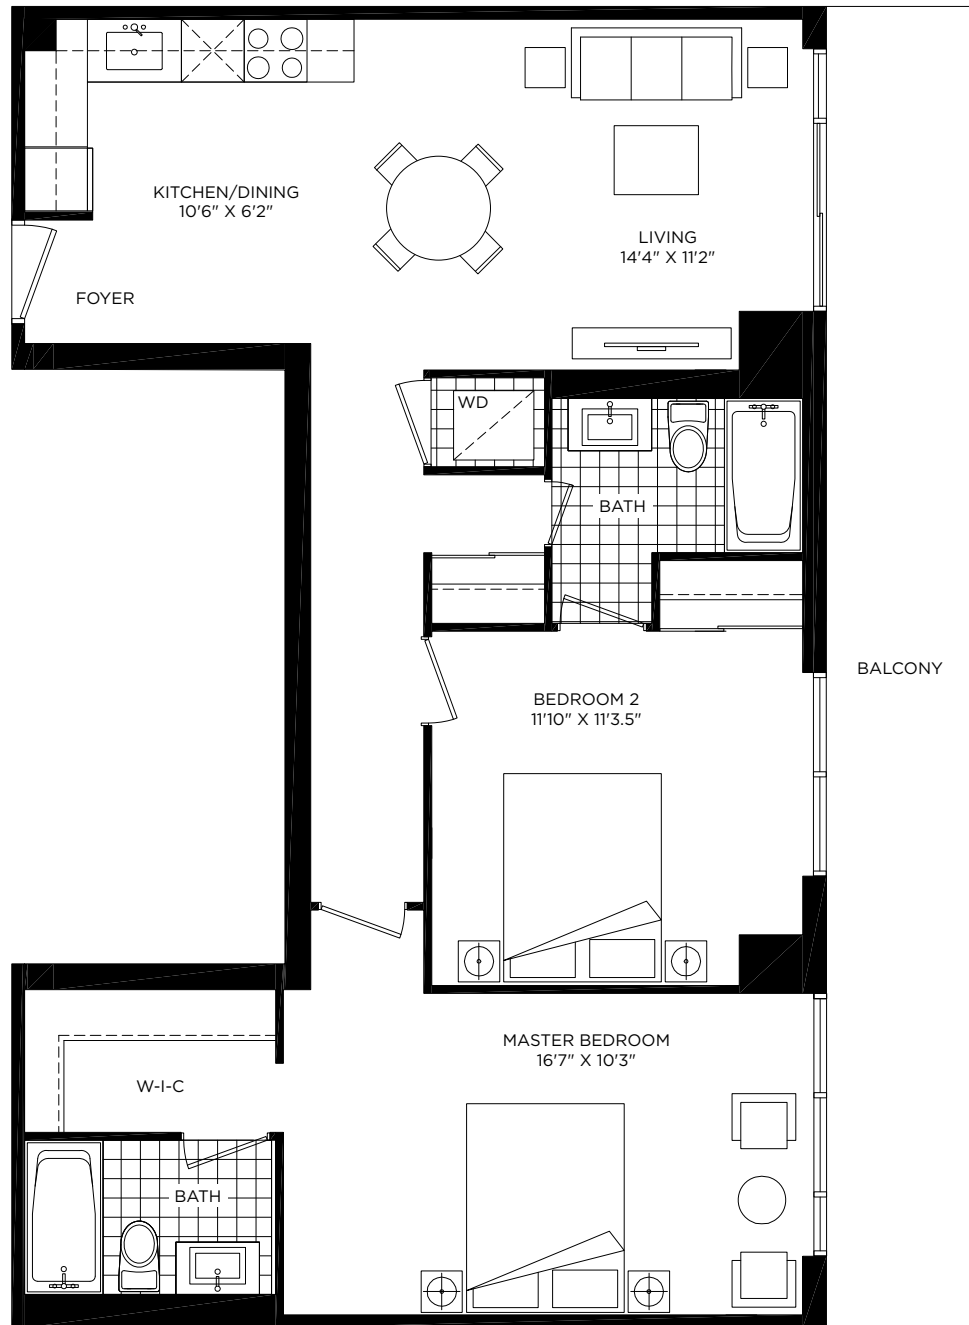

2 BEDROOMS
980 SQ. FT.

INTERIOR 896 SQ.FT.
EXTERIOR 84 SQ.FT.

PENTHOUSE LEVEL
TYPE X

THE ESCAPE

2 BEDROOMS | 1146 SQ. FT.

INTERIOR 936 SQ.FT. - EXTERIOR 210 SQ.FT.

PENTHOUSE LEVEL
TYPE W

THE RETREAT

2 BEDROOMS | 1325 SQ. FT.

INTERIOR 1118 SQ.FT. - EXTERIOR 207 SQ.FT.

PENTHOUSE LEVEL
TYPE V

THE FANTASEA

2 BEDROOM + MEDIA | 920 SQ. FT.

INTERIOR 854 SQ.FT. - EXTERIOR 66 SQ.FT.

GROUND FLOOR
TYPE B

LEVEL 2, 3 & 4
TYPE B