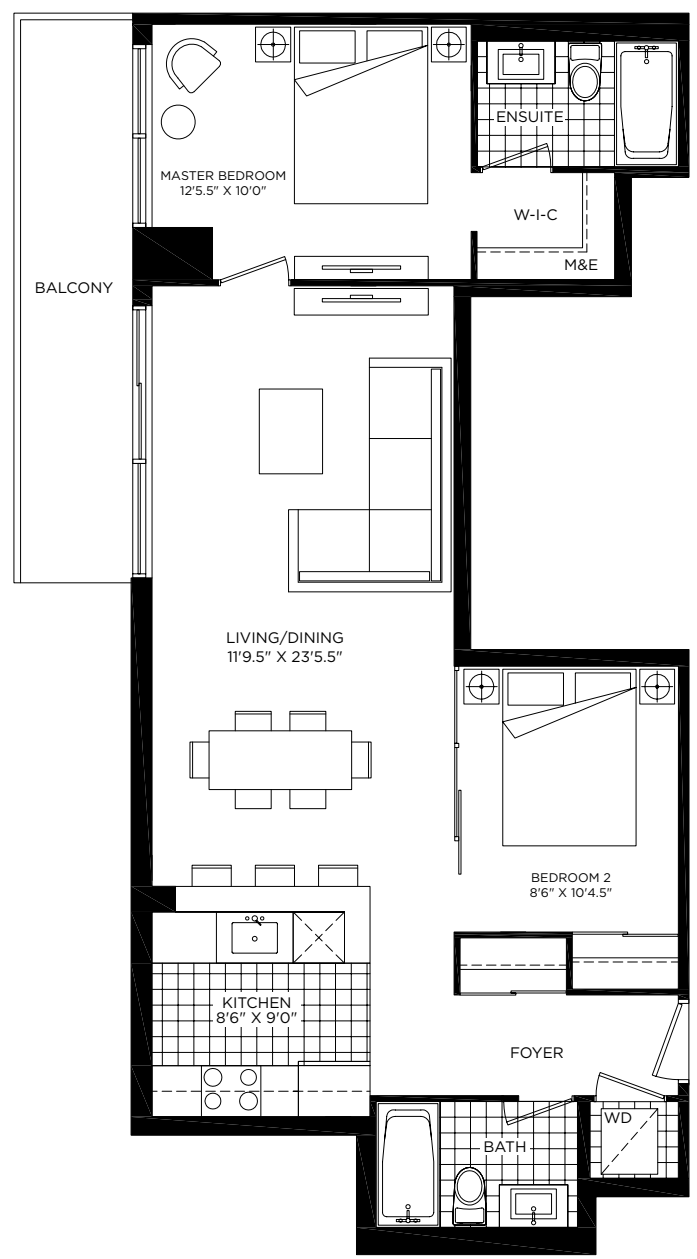

THE WHISPER

1 BEDROOM | 594 SQ. FT.

INTERIOR 554 SQ.FT. - EXTERIOR 40 SQ.FT.

LEVEL 2, 3 & 4
TYPE D

THE WINDSONG

1 BEDROOM | 609 SQ. FT.

INTERIOR 569 SQ.FT. - EXTERIOR 40 SQ.FT.

LEVEL 2, 3 & 4
TYPE C

INTERIOR 698 SQ.FT.
EXTERIOR 40 SQ.FT.

2 BEDROOMS
732 SQ. FT.

INTERIOR 732 SQ.FT.

LEVEL 2, 3 & 4
TYPE F

GROUND FLOOR
TYPE N

THE DOLCE VITA

2 BEDROOMS
978 SQ. FT.

INTERIOR 938 SQ.FT.
EXTERIOR 40 SQ.FT.

LEVEL 2, 3 & 4
TYPE G

2 BEDROOMS
1113 SQ. FT.

INTERIOR 980 SQ.FT.
EXTERIOR 133 SQ.FT.

GROUND FLOOR
TYPE L

THE WIND DANCER

2 BEDROOMS
981 SQ. FT.

INTERIOR 950 SQ.FT.
EXTERIOR 31 SQ.FT.

LEVEL 2, 3 & 4
TYPE H

2 BEDROOMS
980 SQ. FT.

INTERIOR 896 SQ.FT.
EXTERIOR 84 SQ.FT.

PENTHOUSE LEVEL
TYPE X

THE ESCAPE

2 BEDROOMS | 1146 SQ. FT.

INTERIOR 936 SQ.FT. - EXTERIOR 210 SQ.FT.

PENTHOUSE LEVEL
TYPE W

THE RETREAT