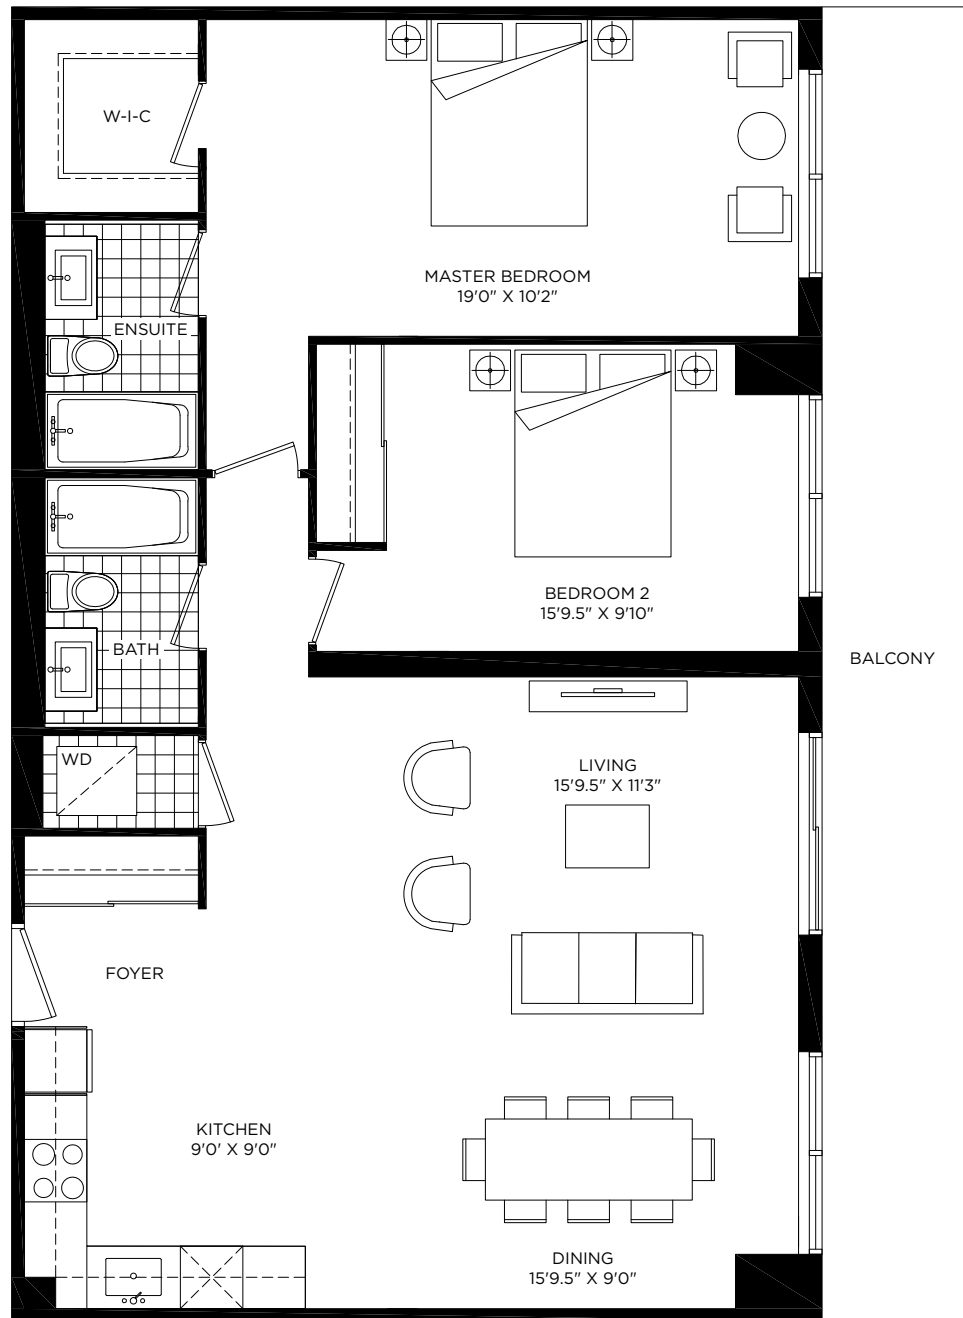

THE WHISPER

1 BEDROOM | 594 SQ. FT.

INTERIOR 554 SQ.FT. - EXTERIOR 40 SQ.FT.

LEVEL 2, 3 & 4
TYPE D

THE WINDSONG

1 BEDROOM | 609 SQ. FT.

INTERIOR 569 SQ.FT. - EXTERIOR 40 SQ.FT.

LEVEL 2, 3 & 4
TYPE C

LEVEL 2, 3 & 4
TYPE G

2 BEDROOMS
1113 SQ. FT.

INTERIOR 980 SQ.FT.
EXTERIOR 133 SQ.FT.

GROUND FLOOR
TYPE L

THE WIND DANCER

2 BEDROOMS
981 SQ. FT.

INTERIOR 950 SQ.FT.
EXTERIOR 31 SQ.FT.

LEVEL 2, 3 & 4
TYPE H

2 BEDROOMS
980 SQ. FT.

INTERIOR 896 SQ.FT.
EXTERIOR 84 SQ.FT.

PENTHOUSE LEVEL
TYPE X

THE ESCAPE

2 BEDROOMS | 1146 SQ. FT.

INTERIOR 936 SQ.FT. - EXTERIOR 210 SQ.FT.

PENTHOUSE LEVEL
TYPE W

THE RETREAT

2 BEDROOMS | 1325 SQ. FT.

INTERIOR 1118 SQ.FT. - EXTERIOR 207 SQ.FT.

PENTHOUSE LEVEL
TYPE V

THE FANTASEA

2 BEDROOM + MEDIA | 920 SQ. FT.

INTERIOR 854 SQ.FT. - EXTERIOR 66 SQ.FT.

GROUND FLOOR
TYPE B

LEVEL 2, 3 & 4
TYPE B