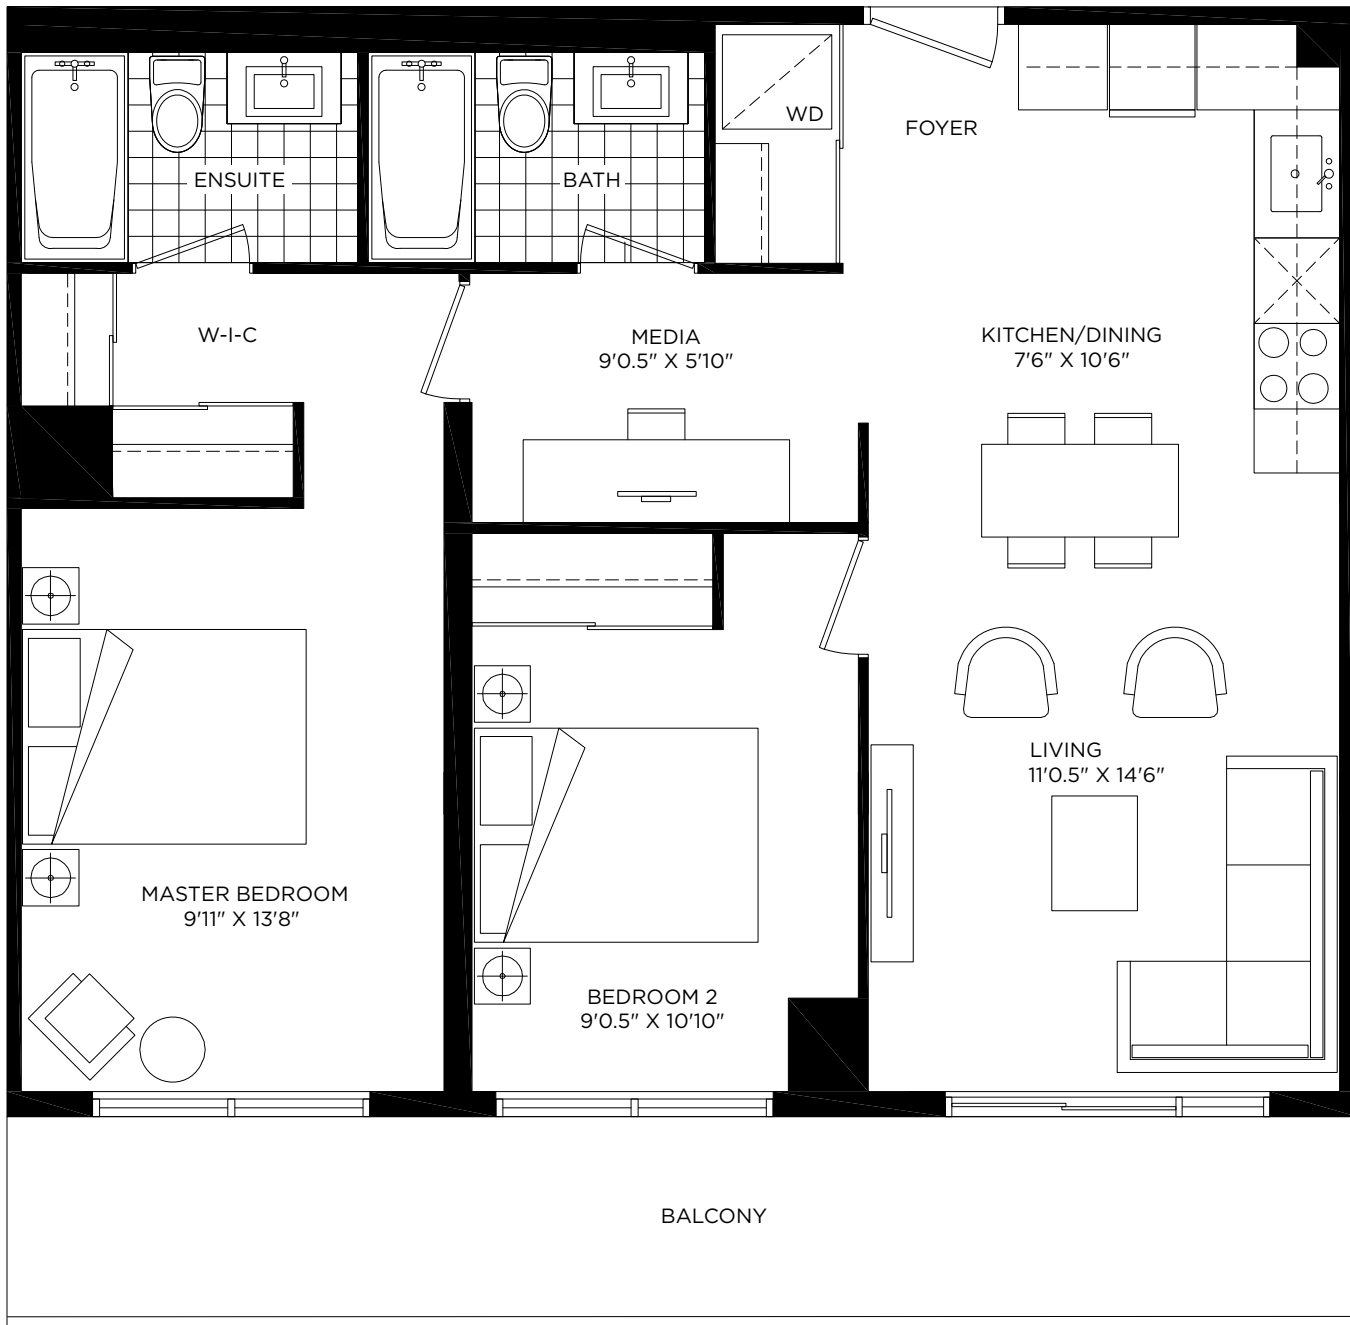

THE BREEZE

2 BEDROOMS + MEDIA | 992 SQ. FT.

INTERIOR 837 SQ.FT. - EXTERIOR 155 SQ.FT.

PENTHOUSE LEVEL
TYPE Q