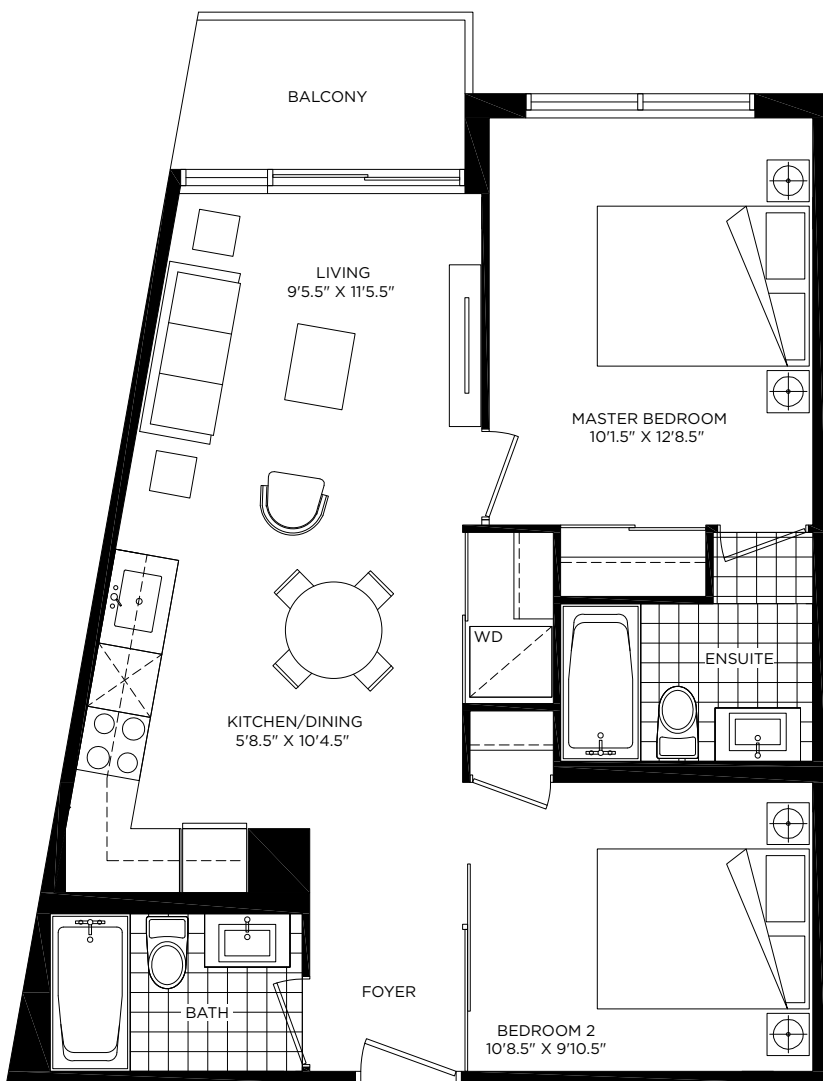

LEVEL 2
TYPE A2

LEVEL 3 & 4
TYPE A2

THE ESCAPADE

1 BEDROOM + FLEX
798 SQ. FT.

INTERIOR 665 SQ.FT.
EXTERIOR 133 SQ.FT.

1 BEDROOM + FLEX
665 SQ. FT.

INTERIOR 665 SQ.FT.

GROUND FLOOR
TYPE K

GROUND FLOOR
TYPE K

THE SUMMER WIND

2 BEDROOM | 686 SQ. FT.

INTERIOR 645 SQ.FT. - EXTERIOR 41 SQ.FT.

LEVEL 2
TYPE A

LEVEL 3 & 4
TYPE A

THE FREEDOM

2 BEDROOMS
738 SQ. FT.

INTERIOR 698 SQ.FT.
EXTERIOR 40 SQ.FT.

2 BEDROOMS
732 SQ. FT.

INTERIOR 732 SQ.FT.

LEVEL 2, 3 & 4
TYPE F

GROUND FLOOR
TYPE N

THE DOLCE VITA

2 BEDROOMS
978 SQ. FT.

INTERIOR 938 SQ.FT.
EXTERIOR 40 SQ.FT.