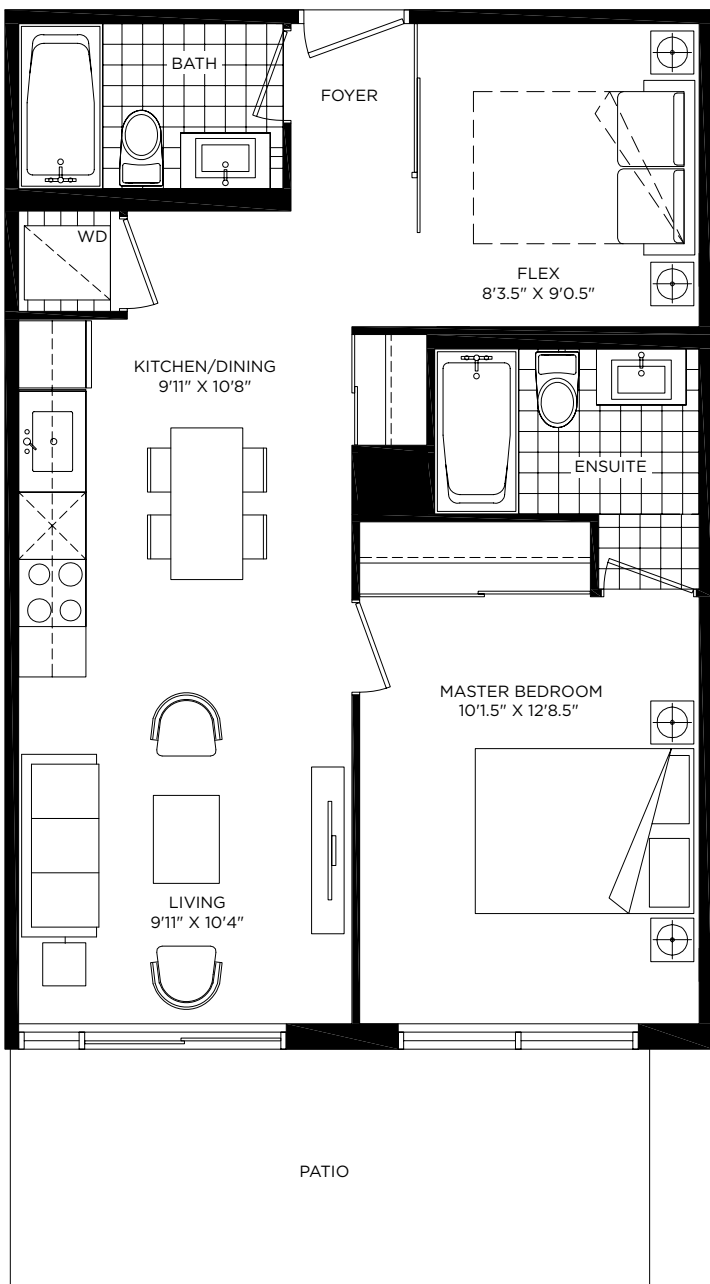

THE WHISPER

1 BEDROOM | 594 SQ. FT.

INTERIOR 554 SQ.FT. - EXTERIOR 40 SQ.FT.

LEVEL 2, 3 & 4
TYPE D

THE WINDSONG

1 BEDROOM | 609 SQ. FT.

INTERIOR 569 SQ.FT. - EXTERIOR 40 SQ.FT.

LEVEL 2, 3 & 4
TYPE C

THE JOY

1 BEDROOM + DEN | 686 SQ. FT.

INTERIOR 645 SQ.FT. - EXTERIOR 41 SQ.FT.

LEVEL 2
TYPE A

LEVEL 3 & 4
TYPE A

THE SUNSHINE

1 BEDROOM + DEN | 686 SQ. FT.

INTERIOR 645 SQ.FT. - EXTERIOR 41 SQ.FT.

LEVEL 2
TYPE A2

LEVEL 3 & 4
TYPE A2

THE ESCAPADE

1 BEDROOM + FLEX
798 SQ. FT.

INTERIOR 665 SQ.FT.
EXTERIOR 133 SQ.FT.

1 BEDROOM + FLEX
665 SQ. FT.

INTERIOR 665 SQ.FT.

GROUND FLOOR
TYPE K

GROUND FLOOR
TYPE K

THE SUMMER WIND

2 BEDROOM | 686 SQ. FT.

INTERIOR 645 SQ.FT. - EXTERIOR 41 SQ.FT.

LEVEL 2
TYPE A

LEVEL 3 & 4
TYPE A

THE FREEDOM

2 BEDROOMS
738 SQ. FT.