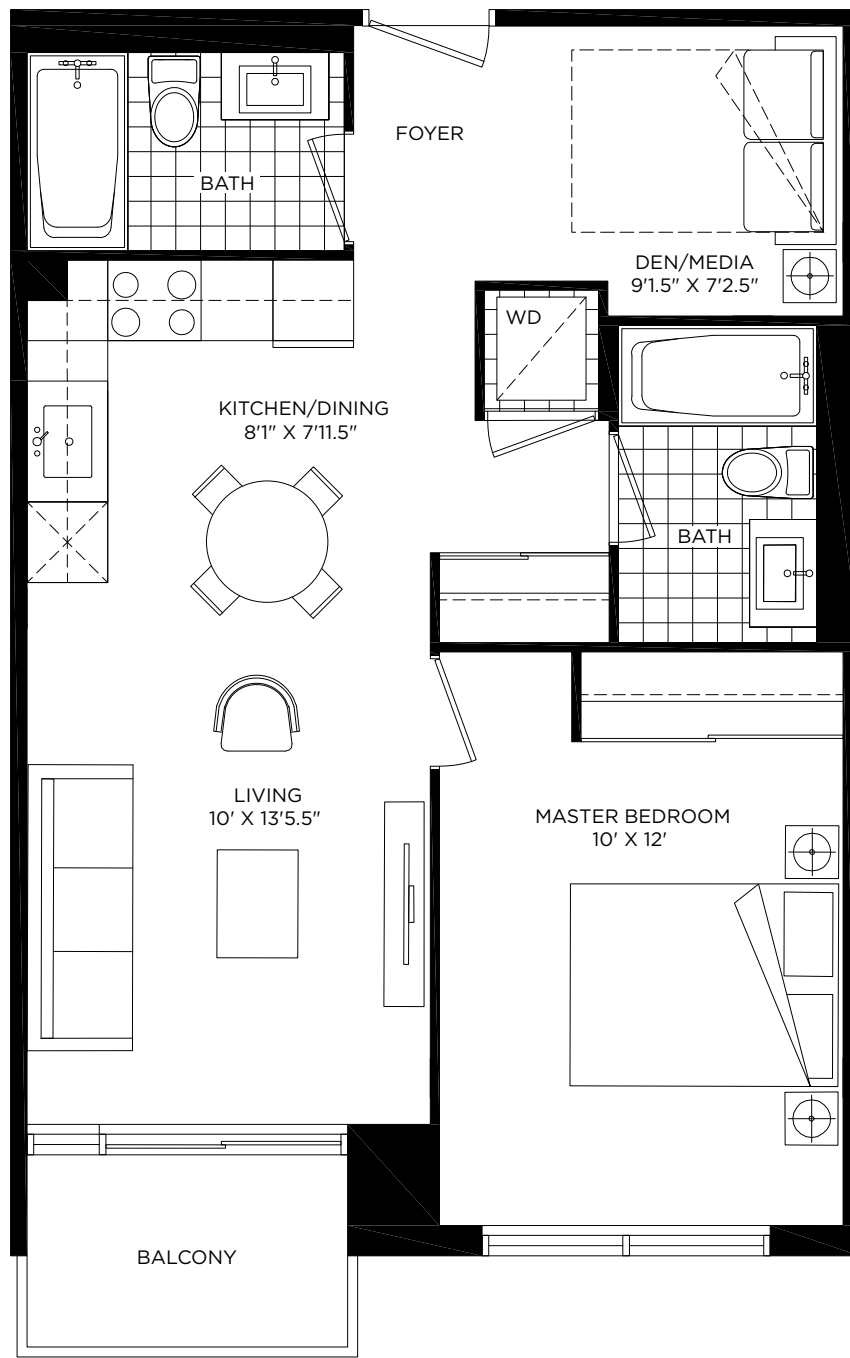

THE WHISPER

1 BEDROOM | 594 SQ. FT.

INTERIOR 554 SQ.FT. - EXTERIOR 40 SQ.FT.

LEVEL 2, 3 & 4
TYPE D

THE WINDSONG

1 BEDROOM | 609 SQ. FT.

INTERIOR 569 SQ.FT. - EXTERIOR 40 SQ.FT.

LEVEL 2, 3 & 4
TYPE C

THE JOY

1 BEDROOM + DEN | 686 SQ. FT.

INTERIOR 645 SQ.FT. - EXTERIOR 41 SQ.FT.

LEVEL 2
TYPE A

LEVEL 3 & 4
TYPE A

THE SUNSHINE

1 BEDROOM + DEN | 686 SQ. FT.

INTERIOR 645 SQ.FT. - EXTERIOR 41 SQ.FT.

LEVEL 2
TYPE A2

LEVEL 3 & 4
TYPE A2

THE ESCAPADE

1 BEDROOM + FLEX
798 SQ. FT.

INTERIOR 665 SQ.FT.
EXTERIOR 133 SQ.FT.

1 BEDROOM + FLEX
665 SQ. FT.

INTERIOR 665 SQ.FT.

GROUND FLOOR
TYPE K

GROUND FLOOR
TYPE K

THE SUMMER WIND

2 BEDROOM | 686 SQ. FT.

INTERIOR 645 SQ.FT. - EXTERIOR 41 SQ.FT.

LEVEL 2
TYPE A

LEVEL 3 & 4
TYPE A

THE FREEDOM

2 BEDROOMS
738 SQ. FT.