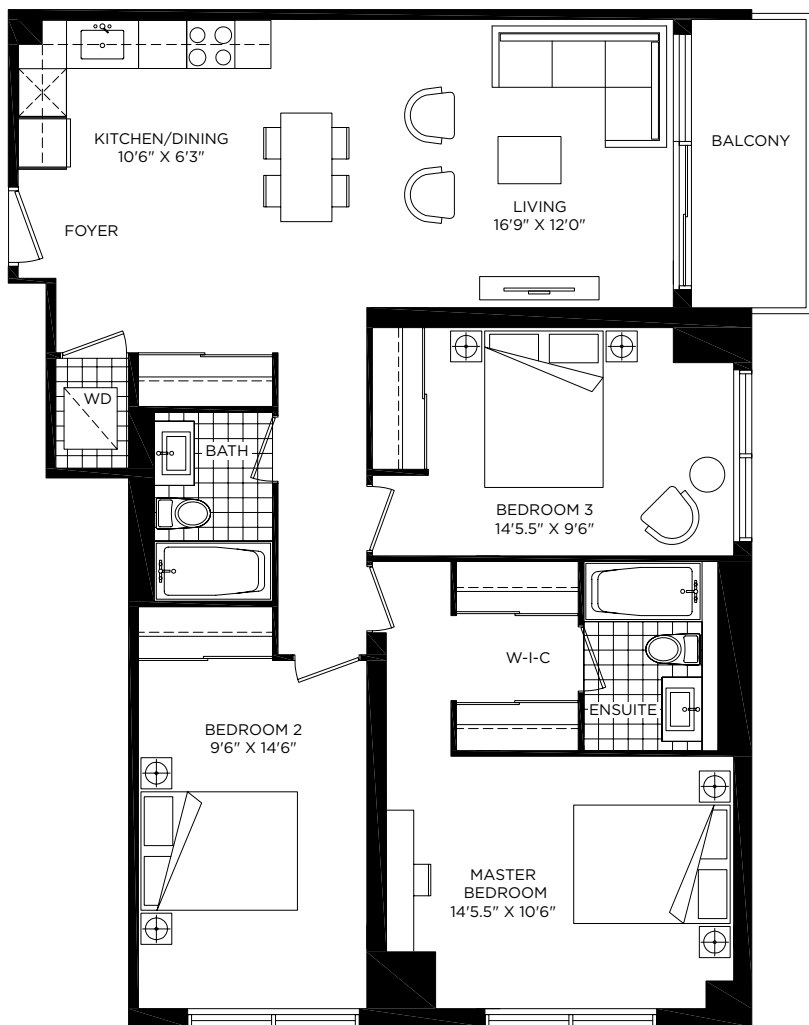

THE WHISPER

1 BEDROOM | 594 SQ. FT.

INTERIOR 554 SQ.FT. - EXTERIOR 40 SQ.FT.

LEVEL 2, 3 & 4
TYPE D

THE WINDSONG

1 BEDROOM | 609 SQ. FT.

INTERIOR 569 SQ.FT. - EXTERIOR 40 SQ.FT.

LEVEL 2, 3 & 4
TYPE C

THE HARMONY

2 BEDROOMS + MEDIA | 1014 SQ. FT.

INTERIOR 859 SQ.FT. - EXTERIOR 155 SQ.FT.

PENTHOUSE LEVEL
TYPE Y

THE JOURNEY

2 BEDROOMS + MEDIA | 1101 SQ. FT.

INTERIOR 968 SQ.FT. - EXTERIOR 133 SQ.FT.

GROUND FLOOR
TYPE P

THE ADVENTURE

3 BEDROOMS
1211 SQ. FT.

INTERIOR 1150 SQ.FT.
EXTERIOR 61 SQ.FT.

3 BEDROOMS
1149 SQ. FT.

INTERIOR 1088 SQ.FT.
EXTERIOR 61 SQ.FT.

LEVEL 2, 3 & 4
TYPE J

PENTHOUSE LEVEL
TYPE J