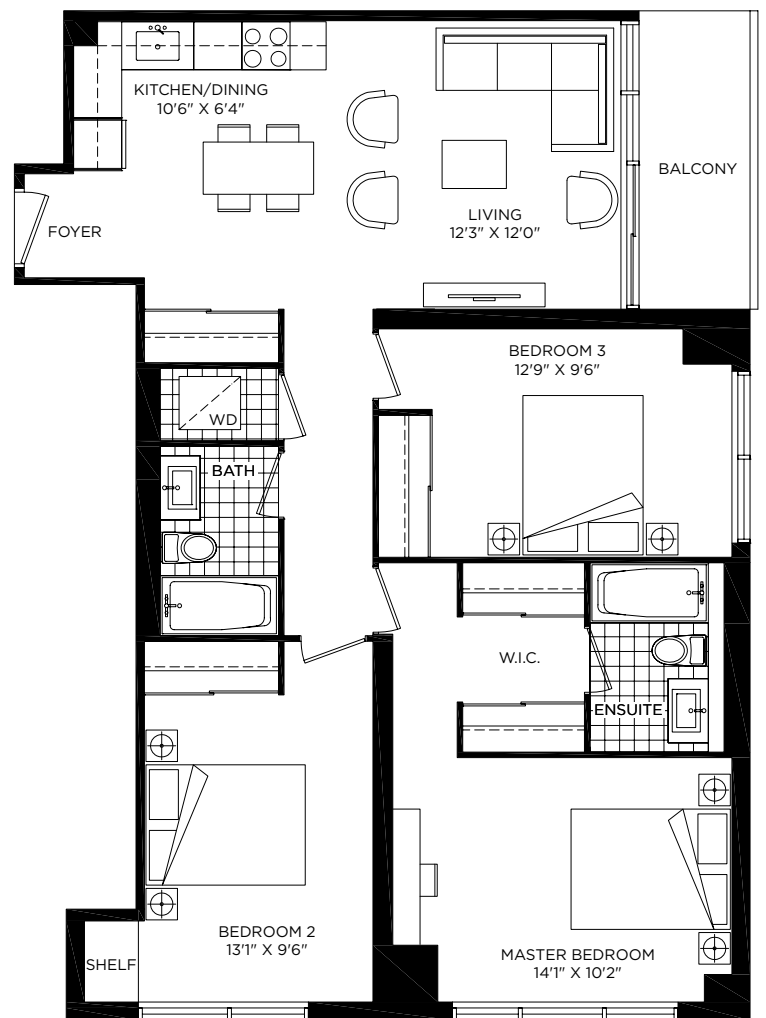

THE WHISPER

1 BEDROOM | 594 SQ. FT.

INTERIOR 554 SQ.FT. - EXTERIOR 40 SQ.FT.

LEVEL 2, 3 & 4
TYPE D

THE WINDSONG

1 BEDROOM | 609 SQ. FT.

INTERIOR 569 SQ.FT. - EXTERIOR 40 SQ.FT.

LEVEL 2, 3 & 4
TYPE C

GROUND FLOOR
TYPE K

THE SUMMER WIND

2 BEDROOM | 686 SQ. FT.

INTERIOR 645 SQ.FT. - EXTERIOR 41 SQ.FT.

LEVEL 2
TYPE A

LEVEL 3 & 4
TYPE A

THE FREEDOM

2 BEDROOMS
738 SQ. FT.

THE HARMONY

2 BEDROOMS + MEDIA | 1014 SQ. FT.

INTERIOR 859 SQ.FT. - EXTERIOR 155 SQ.FT.

PENTHOUSE LEVEL
TYPE Y

THE JOURNEY

2 BEDROOMS + MEDIA | 1101 SQ. FT.

INTERIOR 968 SQ.FT. - EXTERIOR 133 SQ.FT.

GROUND FLOOR
TYPE P

THE ADVENTURE

3 BEDROOMS
1211 SQ. FT.

INTERIOR 1150 SQ.FT.
EXTERIOR 61 SQ.FT.

3 BEDROOMS
1149 SQ. FT.

INTERIOR 1088 SQ.FT.
EXTERIOR 61 SQ.FT.

LEVEL 2, 3 & 4
TYPE J

PENTHOUSE LEVEL
TYPE J