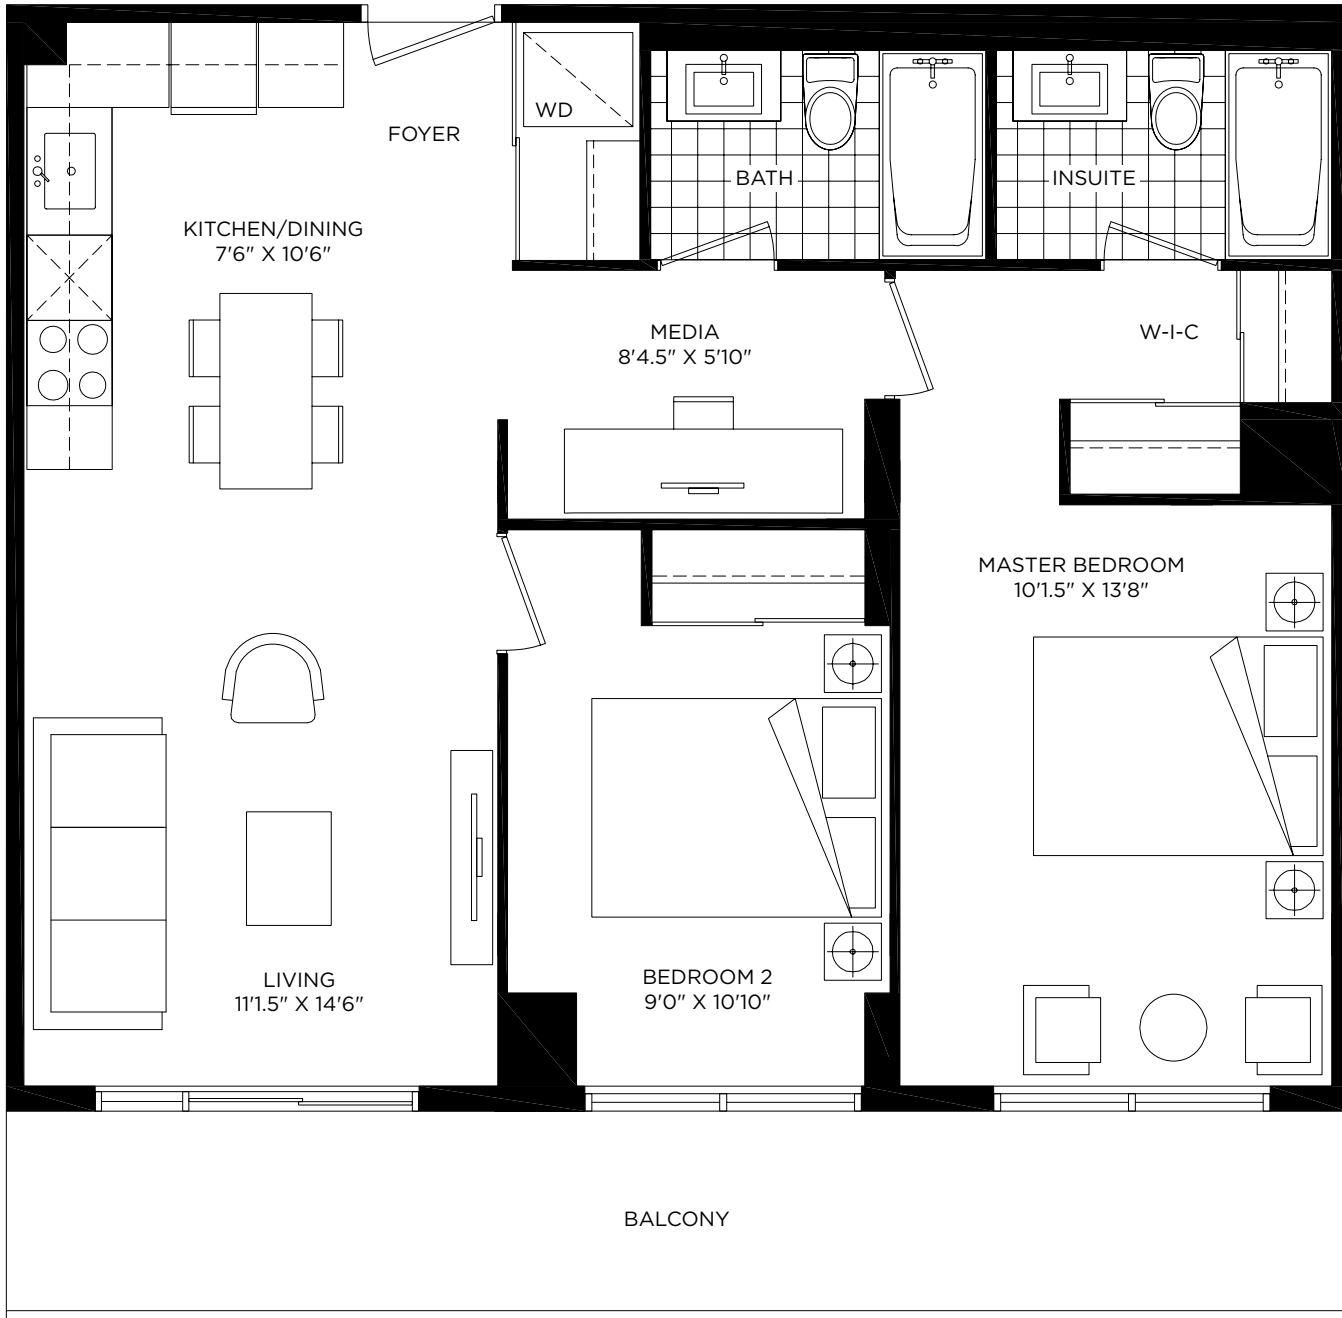

THE BLISS

2 BEDROOMS + MEDIA | 989 SQ. FT.

INTERIOR 834 SQ.FT. - EXTERIOR 155 SQ.FT.

PENTHOUSE LEVEL
TYPE Z