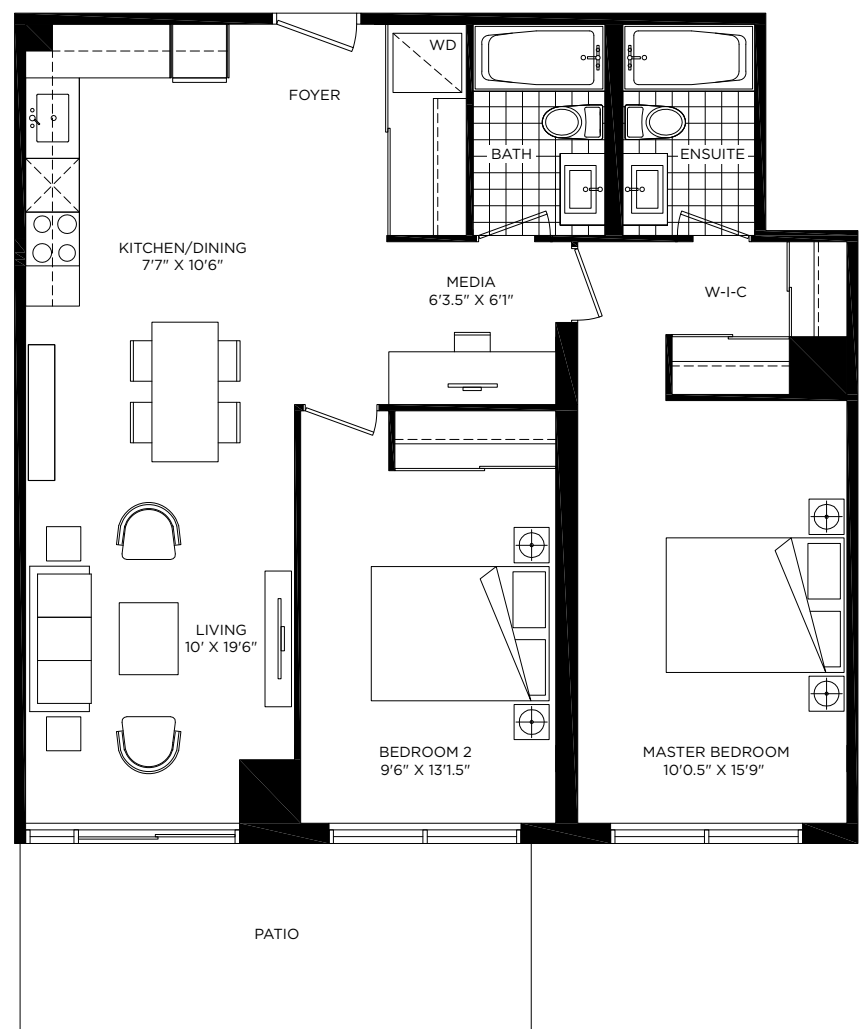

GROUND FLOOR
TYPE K

THE SUMMER WIND

2 BEDROOM | 686 SQ. FT.

INTERIOR 645 SQ.FT. - EXTERIOR 41 SQ.FT.

LEVEL 2
TYPE A

LEVEL 3 & 4
TYPE A

THE FREEDOM

2 BEDROOMS
738 SQ. FT.

INTERIOR 698 SQ.FT.
EXTERIOR 40 SQ.FT.

2 BEDROOMS
732 SQ. FT.

INTERIOR 732 SQ.FT.

LEVEL 2, 3 & 4
TYPE F

GROUND FLOOR
TYPE N

THE DOLCE VITA

2 BEDROOMS
978 SQ. FT.

INTERIOR 938 SQ.FT.
EXTERIOR 40 SQ.FT.

LEVEL 2, 3 & 4
TYPE G

2 BEDROOMS
1113 SQ. FT.

INTERIOR 980 SQ.FT.
EXTERIOR 133 SQ.FT.

GROUND FLOOR
TYPE L

THE WIND DANCER

2 BEDROOMS
981 SQ. FT.

INTERIOR 950 SQ.FT.
EXTERIOR 31 SQ.FT.

LEVEL 2, 3 & 4
TYPE H

2 BEDROOMS
980 SQ. FT.

INTERIOR 896 SQ.FT.
EXTERIOR 84 SQ.FT.

PENTHOUSE LEVEL
TYPE X

THE ESCAPE

2 BEDROOMS | 1146 SQ. FT.

INTERIOR 936 SQ.FT. - EXTERIOR 210 SQ.FT.

PENTHOUSE LEVEL
TYPE W

THE RETREAT