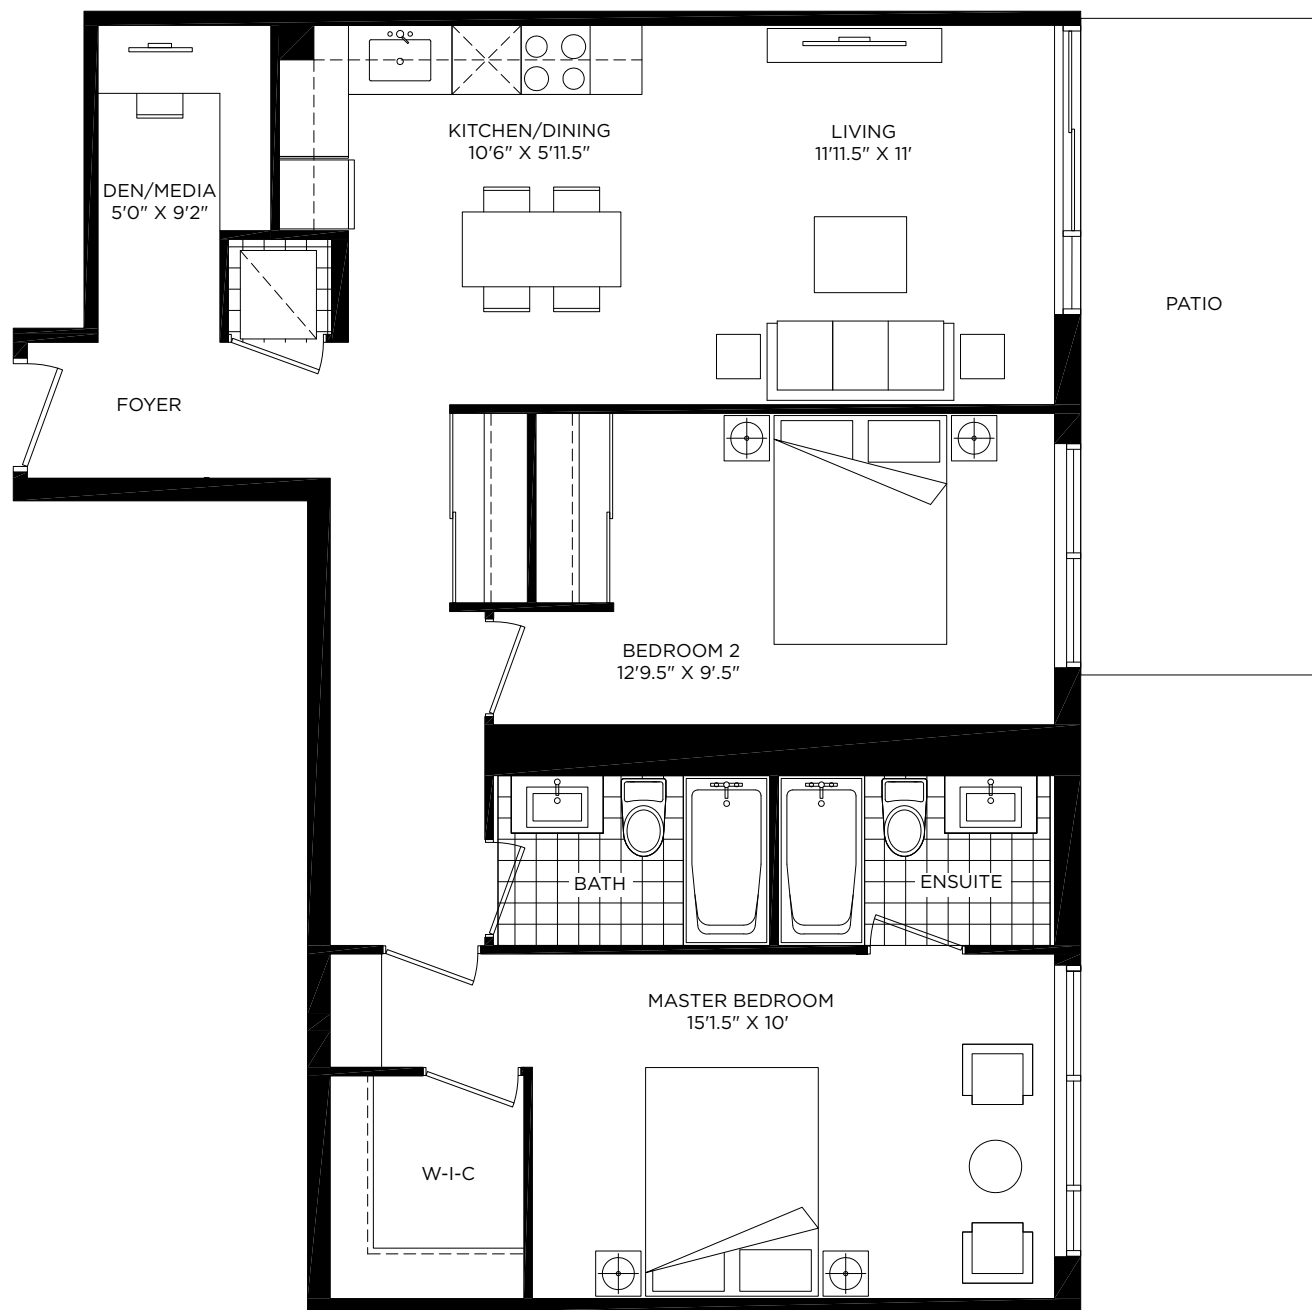

THE WHISPER

1 BEDROOM | 594 SQ. FT.

INTERIOR 554 SQ.FT. - EXTERIOR 40 SQ.FT.

LEVEL 2, 3 & 4
TYPE D

THE WINDSONG

1 BEDROOM | 609 SQ. FT.

INTERIOR 569 SQ.FT. - EXTERIOR 40 SQ.FT.

LEVEL 2, 3 & 4
TYPE C

THE HARMONY

2 BEDROOMS + MEDIA | 1014 SQ. FT.

INTERIOR 859 SQ.FT. - EXTERIOR 155 SQ.FT.

PENTHOUSE LEVEL
TYPE Y

THE JOURNEY

2 BEDROOMS + MEDIA | 1101 SQ. FT.

INTERIOR 968 SQ.FT. - EXTERIOR 133 SQ.FT.

GROUND FLOOR
TYPE P

THE ADVENTURE

3 BEDROOMS
1211 SQ. FT.

INTERIOR 1150 SQ.FT.
EXTERIOR 61 SQ.FT.

3 BEDROOMS
1149 SQ. FT.

INTERIOR 1088 SQ.FT.
EXTERIOR 61 SQ.FT.

LEVEL 2, 3 & 4
TYPE J

PENTHOUSE LEVEL
TYPE J