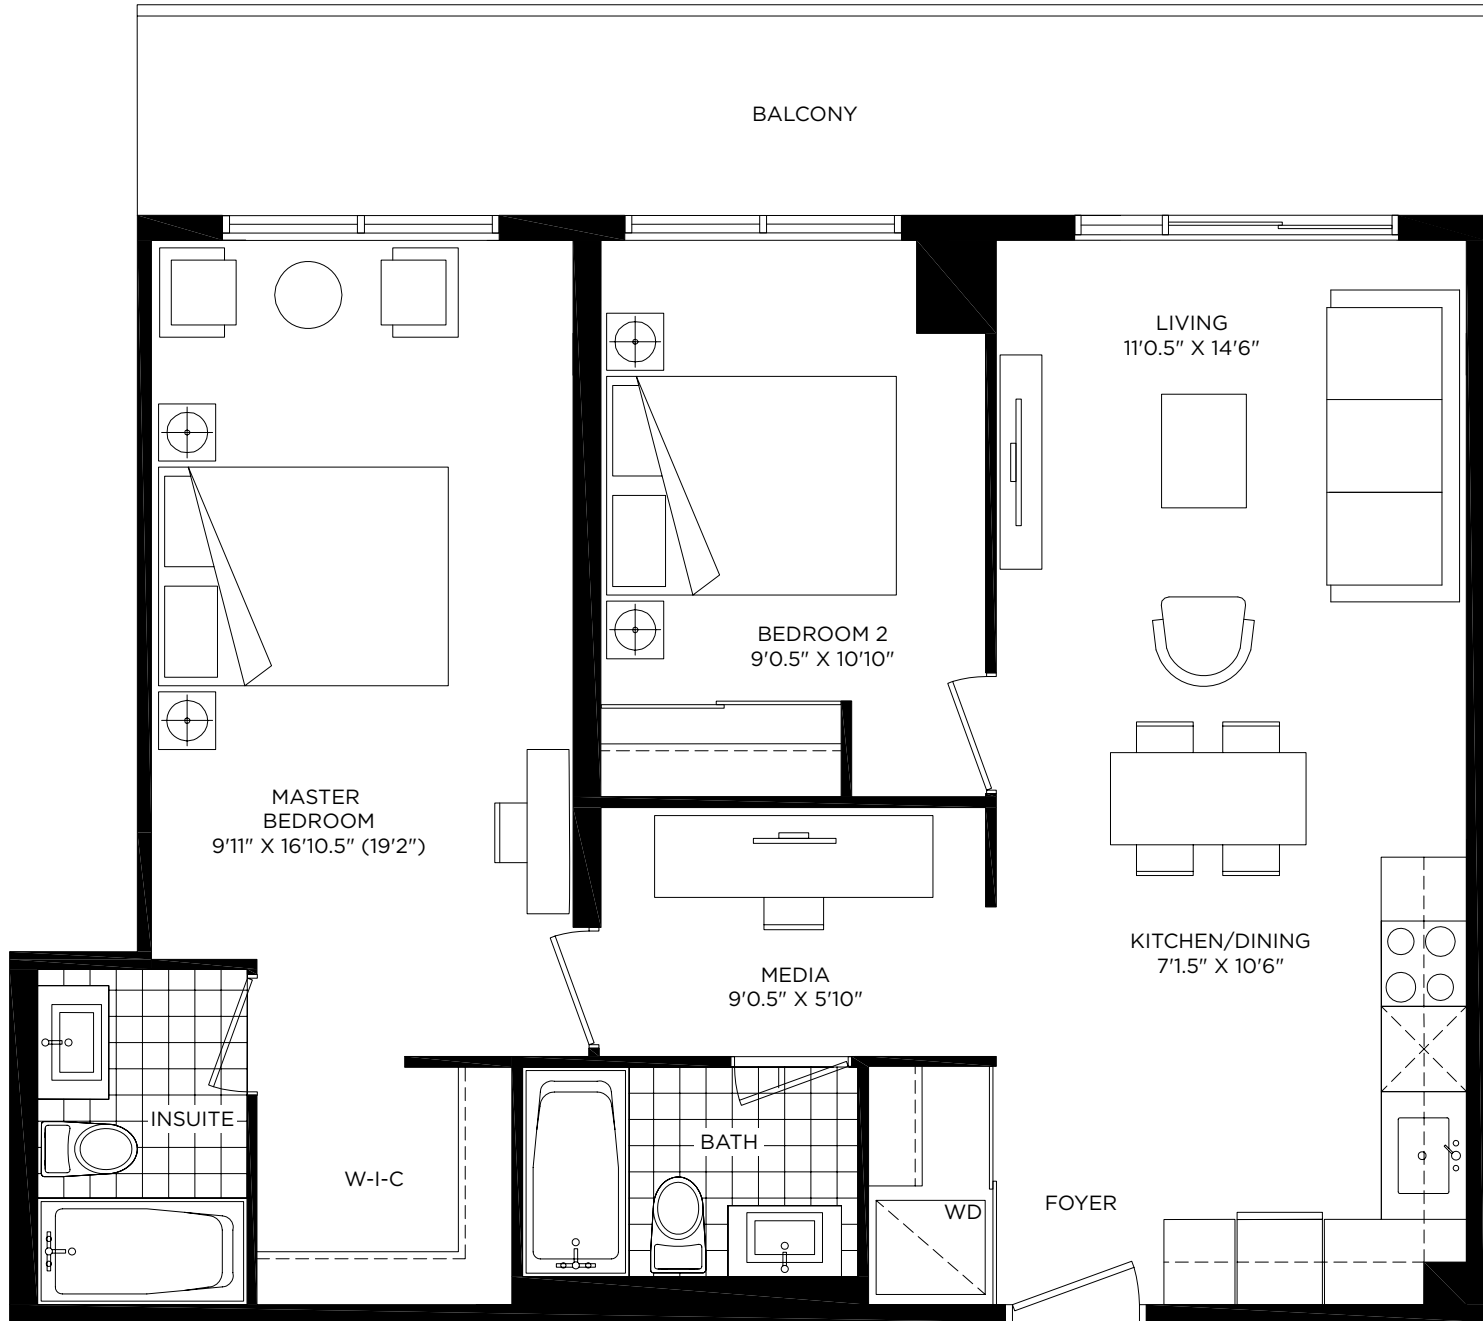

THE WHISPER

1 BEDROOM | 594 SQ. FT.

INTERIOR 554 SQ.FT. - EXTERIOR 40 SQ.FT.

LEVEL 2, 3 & 4
TYPE D

THE WINDSONG

1 BEDROOM | 609 SQ. FT.

INTERIOR 569 SQ.FT. - EXTERIOR 40 SQ.FT.

LEVEL 2, 3 & 4
TYPE C

THE HARMONY

2 BEDROOMS + MEDIA | 1014 SQ. FT.

INTERIOR 859 SQ.FT. - EXTERIOR 155 SQ.FT.

PENTHOUSE LEVEL
TYPE Y

THE JOURNEY

2 BEDROOMS + MEDIA | 1101 SQ. FT.

INTERIOR 968 SQ.FT. - EXTERIOR 133 SQ.FT.

GROUND FLOOR
TYPE P

THE ADVENTURE

3 BEDROOMS
1211 SQ. FT.

INTERIOR 1150 SQ.FT.
EXTERIOR 61 SQ.FT.

3 BEDROOMS
1149 SQ. FT.

INTERIOR 1088 SQ.FT.
EXTERIOR 61 SQ.FT.

LEVEL 2, 3 & 4
TYPE J

PENTHOUSE LEVEL
TYPE J