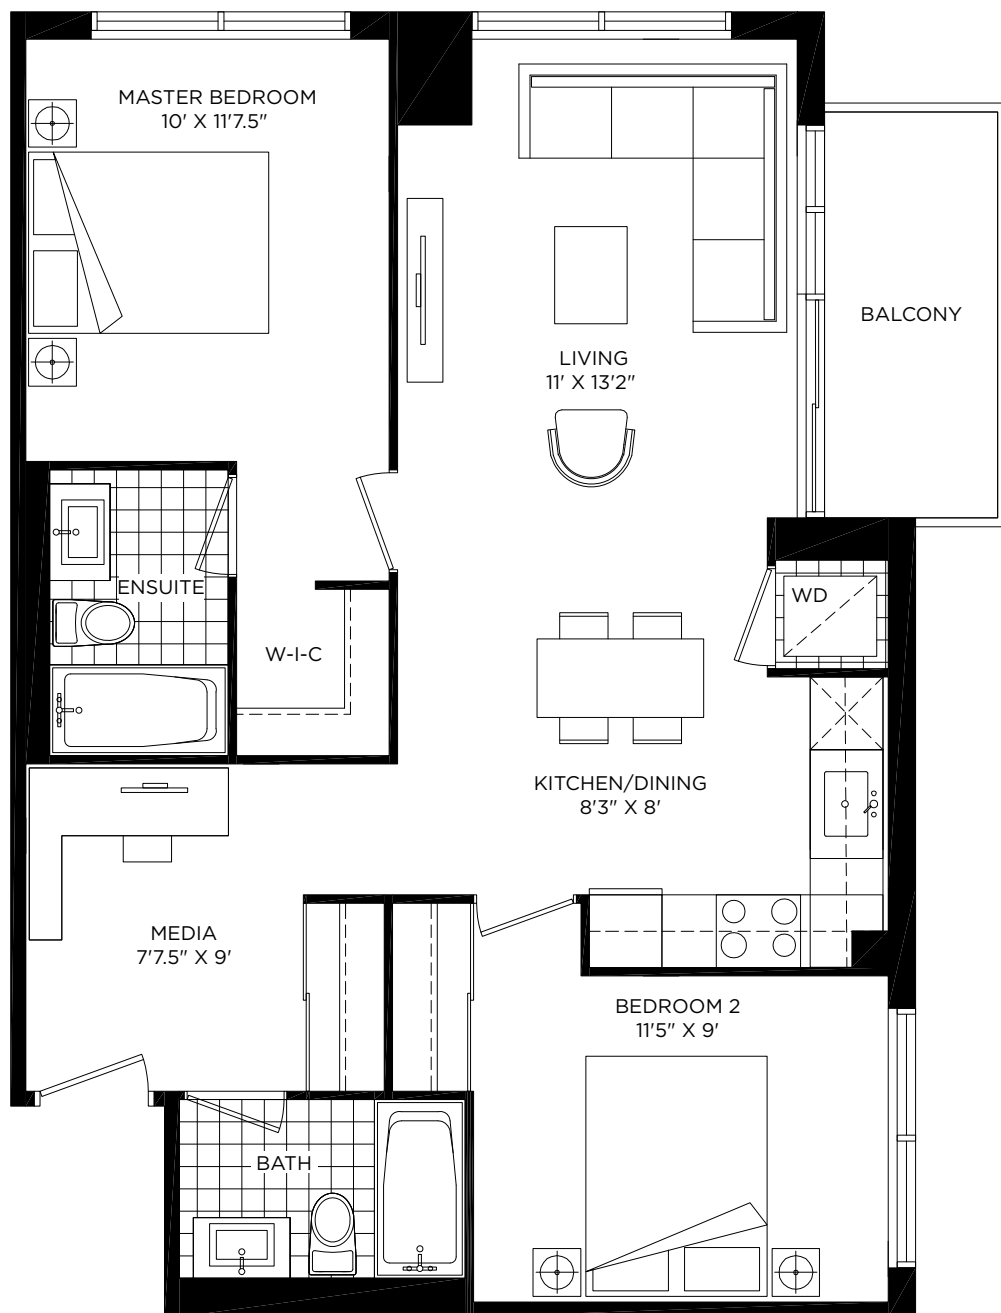

THE WHISPER

1 BEDROOM | 594 SQ. FT.

INTERIOR 554 SQ.FT. - EXTERIOR 40 SQ.FT.

LEVEL 2, 3 & 4
TYPE D

THE WINDSONG

1 BEDROOM | 609 SQ. FT.

INTERIOR 569 SQ.FT. - EXTERIOR 40 SQ.FT.

LEVEL 2, 3 & 4
TYPE C

2 BEDROOMS
980 SQ. FT.

INTERIOR 896 SQ.FT.
EXTERIOR 84 SQ.FT.

PENTHOUSE LEVEL
TYPE X

THE ESCAPE

2 BEDROOMS | 1146 SQ. FT.

INTERIOR 936 SQ.FT. - EXTERIOR 210 SQ.FT.

PENTHOUSE LEVEL
TYPE W

THE RETREAT

2 BEDROOMS | 1325 SQ. FT.

INTERIOR 1118 SQ.FT. - EXTERIOR 207 SQ.FT.

PENTHOUSE LEVEL
TYPE V

THE FANTASEA

2 BEDROOM + MEDIA | 920 SQ. FT.

INTERIOR 854 SQ.FT. - EXTERIOR 66 SQ.FT.

GROUND FLOOR
TYPE B

LEVEL 2, 3 & 4
TYPE B

PENTHOUSE LEVEL
TYPE B

THE PEGASUS

2 BEDROOMS + DEN
936 SQ. FT.

INTERIOR 896 SQ.FT.
EXTERIOR 40 SQ.FT.

2 BEDROOMS + DEN
1048 SQ. FT.

INTERIOR 915 SQ.FT.
EXTERIOR 133 SQ.FT.

LEVEL 2, 3 & 4
TYPE E

GROUND FLOOR
TYPE M