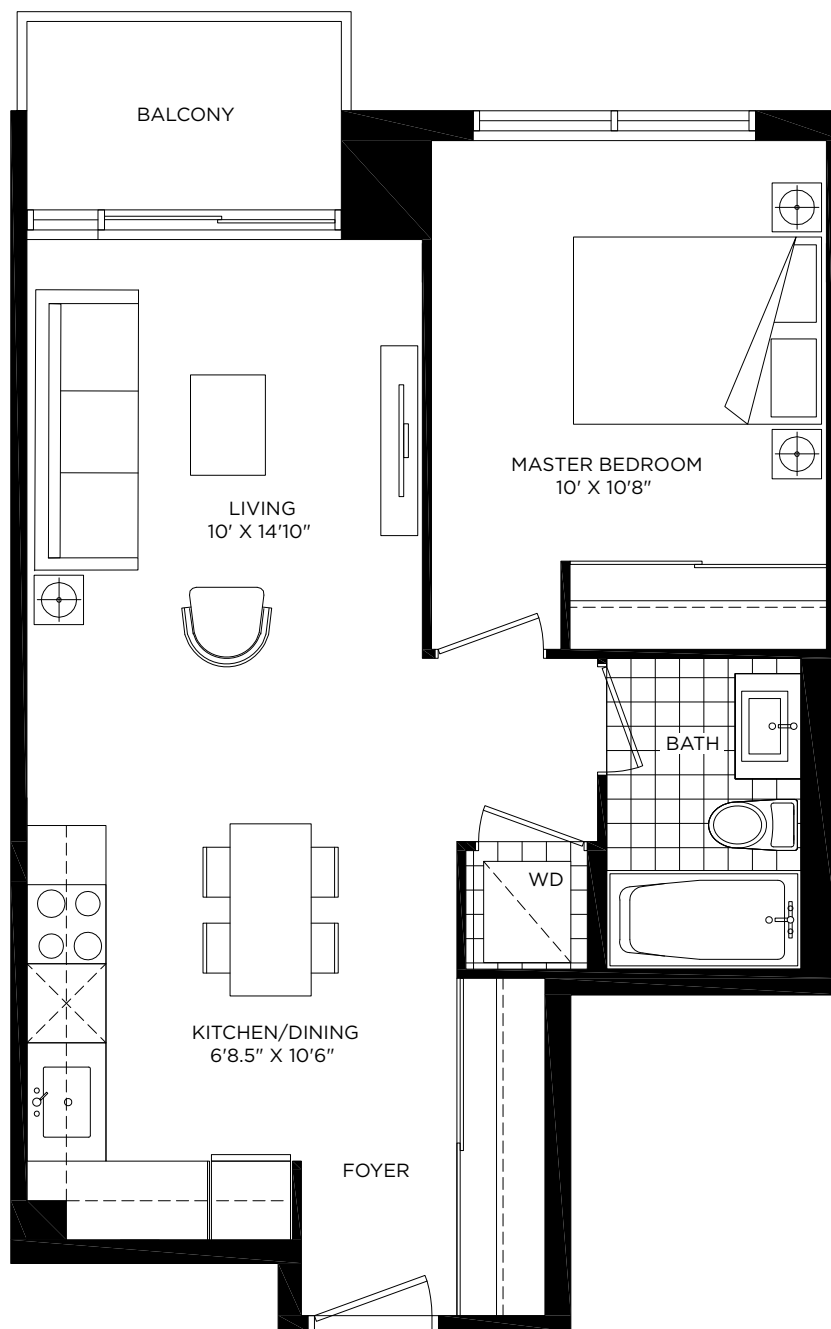

THE WHISPER

1 BEDROOM | 594 SQ. FT.

INTERIOR 554 SQ.FT. - EXTERIOR 40 SQ.FT.

LEVEL 2, 3 & 4
TYPE D

THE WINDSONG

1 BEDROOM | 609 SQ. FT.

INTERIOR 569 SQ.FT. - EXTERIOR 40 SQ.FT.

LEVEL 2, 3 & 4
TYPE C

THE JOY

1 BEDROOM + DEN | 686 SQ. FT.

INTERIOR 645 SQ.FT. - EXTERIOR 41 SQ.FT.

LEVEL 2
TYPE A

LEVEL 3 & 4
TYPE A

THE SUNSHINE

1 BEDROOM + DEN | 686 SQ. FT.

INTERIOR 645 SQ.FT. - EXTERIOR 41 SQ.FT.

LEVEL 2
TYPE A2

LEVEL 3 & 4
TYPE A2

THE ESCAPADE

1 BEDROOM + FLEX
798 SQ. FT.

INTERIOR 665 SQ.FT.
EXTERIOR 133 SQ.FT.

1 BEDROOM + FLEX
665 SQ. FT.

INTERIOR 665 SQ.FT.

GROUND FLOOR
TYPE K

GROUND FLOOR
TYPE K

THE SUMMER WIND

2 BEDROOM | 686 SQ. FT.

INTERIOR 645 SQ.FT. - EXTERIOR 41 SQ.FT.

LEVEL 2
TYPE A

LEVEL 3 & 4
TYPE A

THE FREEDOM

2 BEDROOMS
738 SQ. FT.